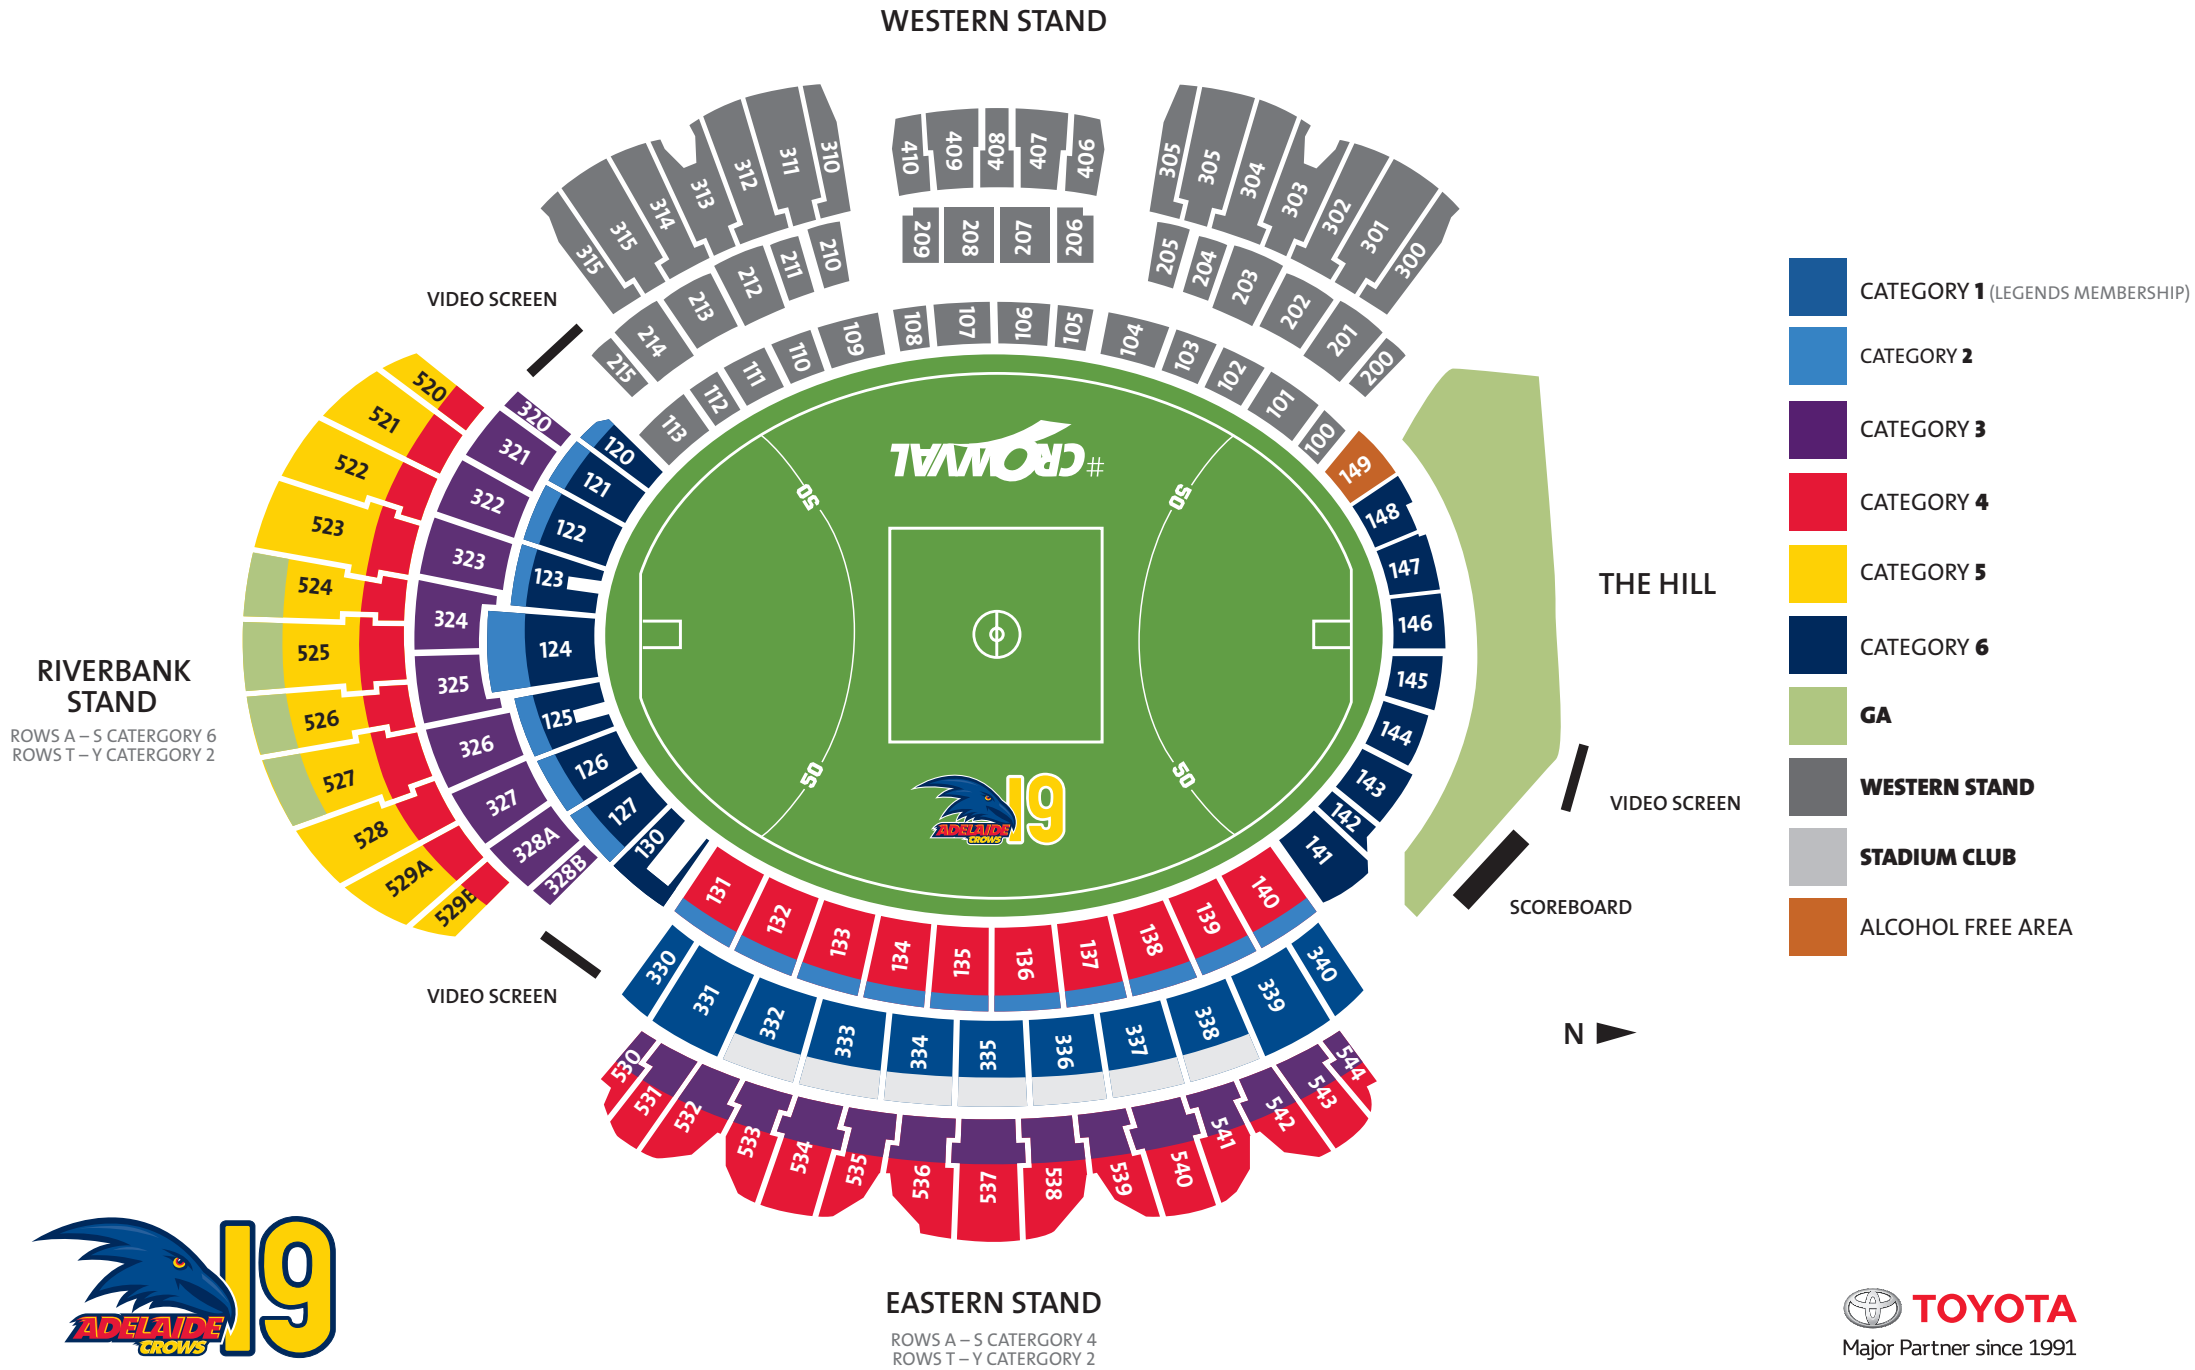

ADELAIDE OVAL 2015 SEATING CATEGORIES

STADIUM VERSION

EASTERN STAND

ROWS A – S CATEGORY 4
ROWS T – Y CATEGORY 2