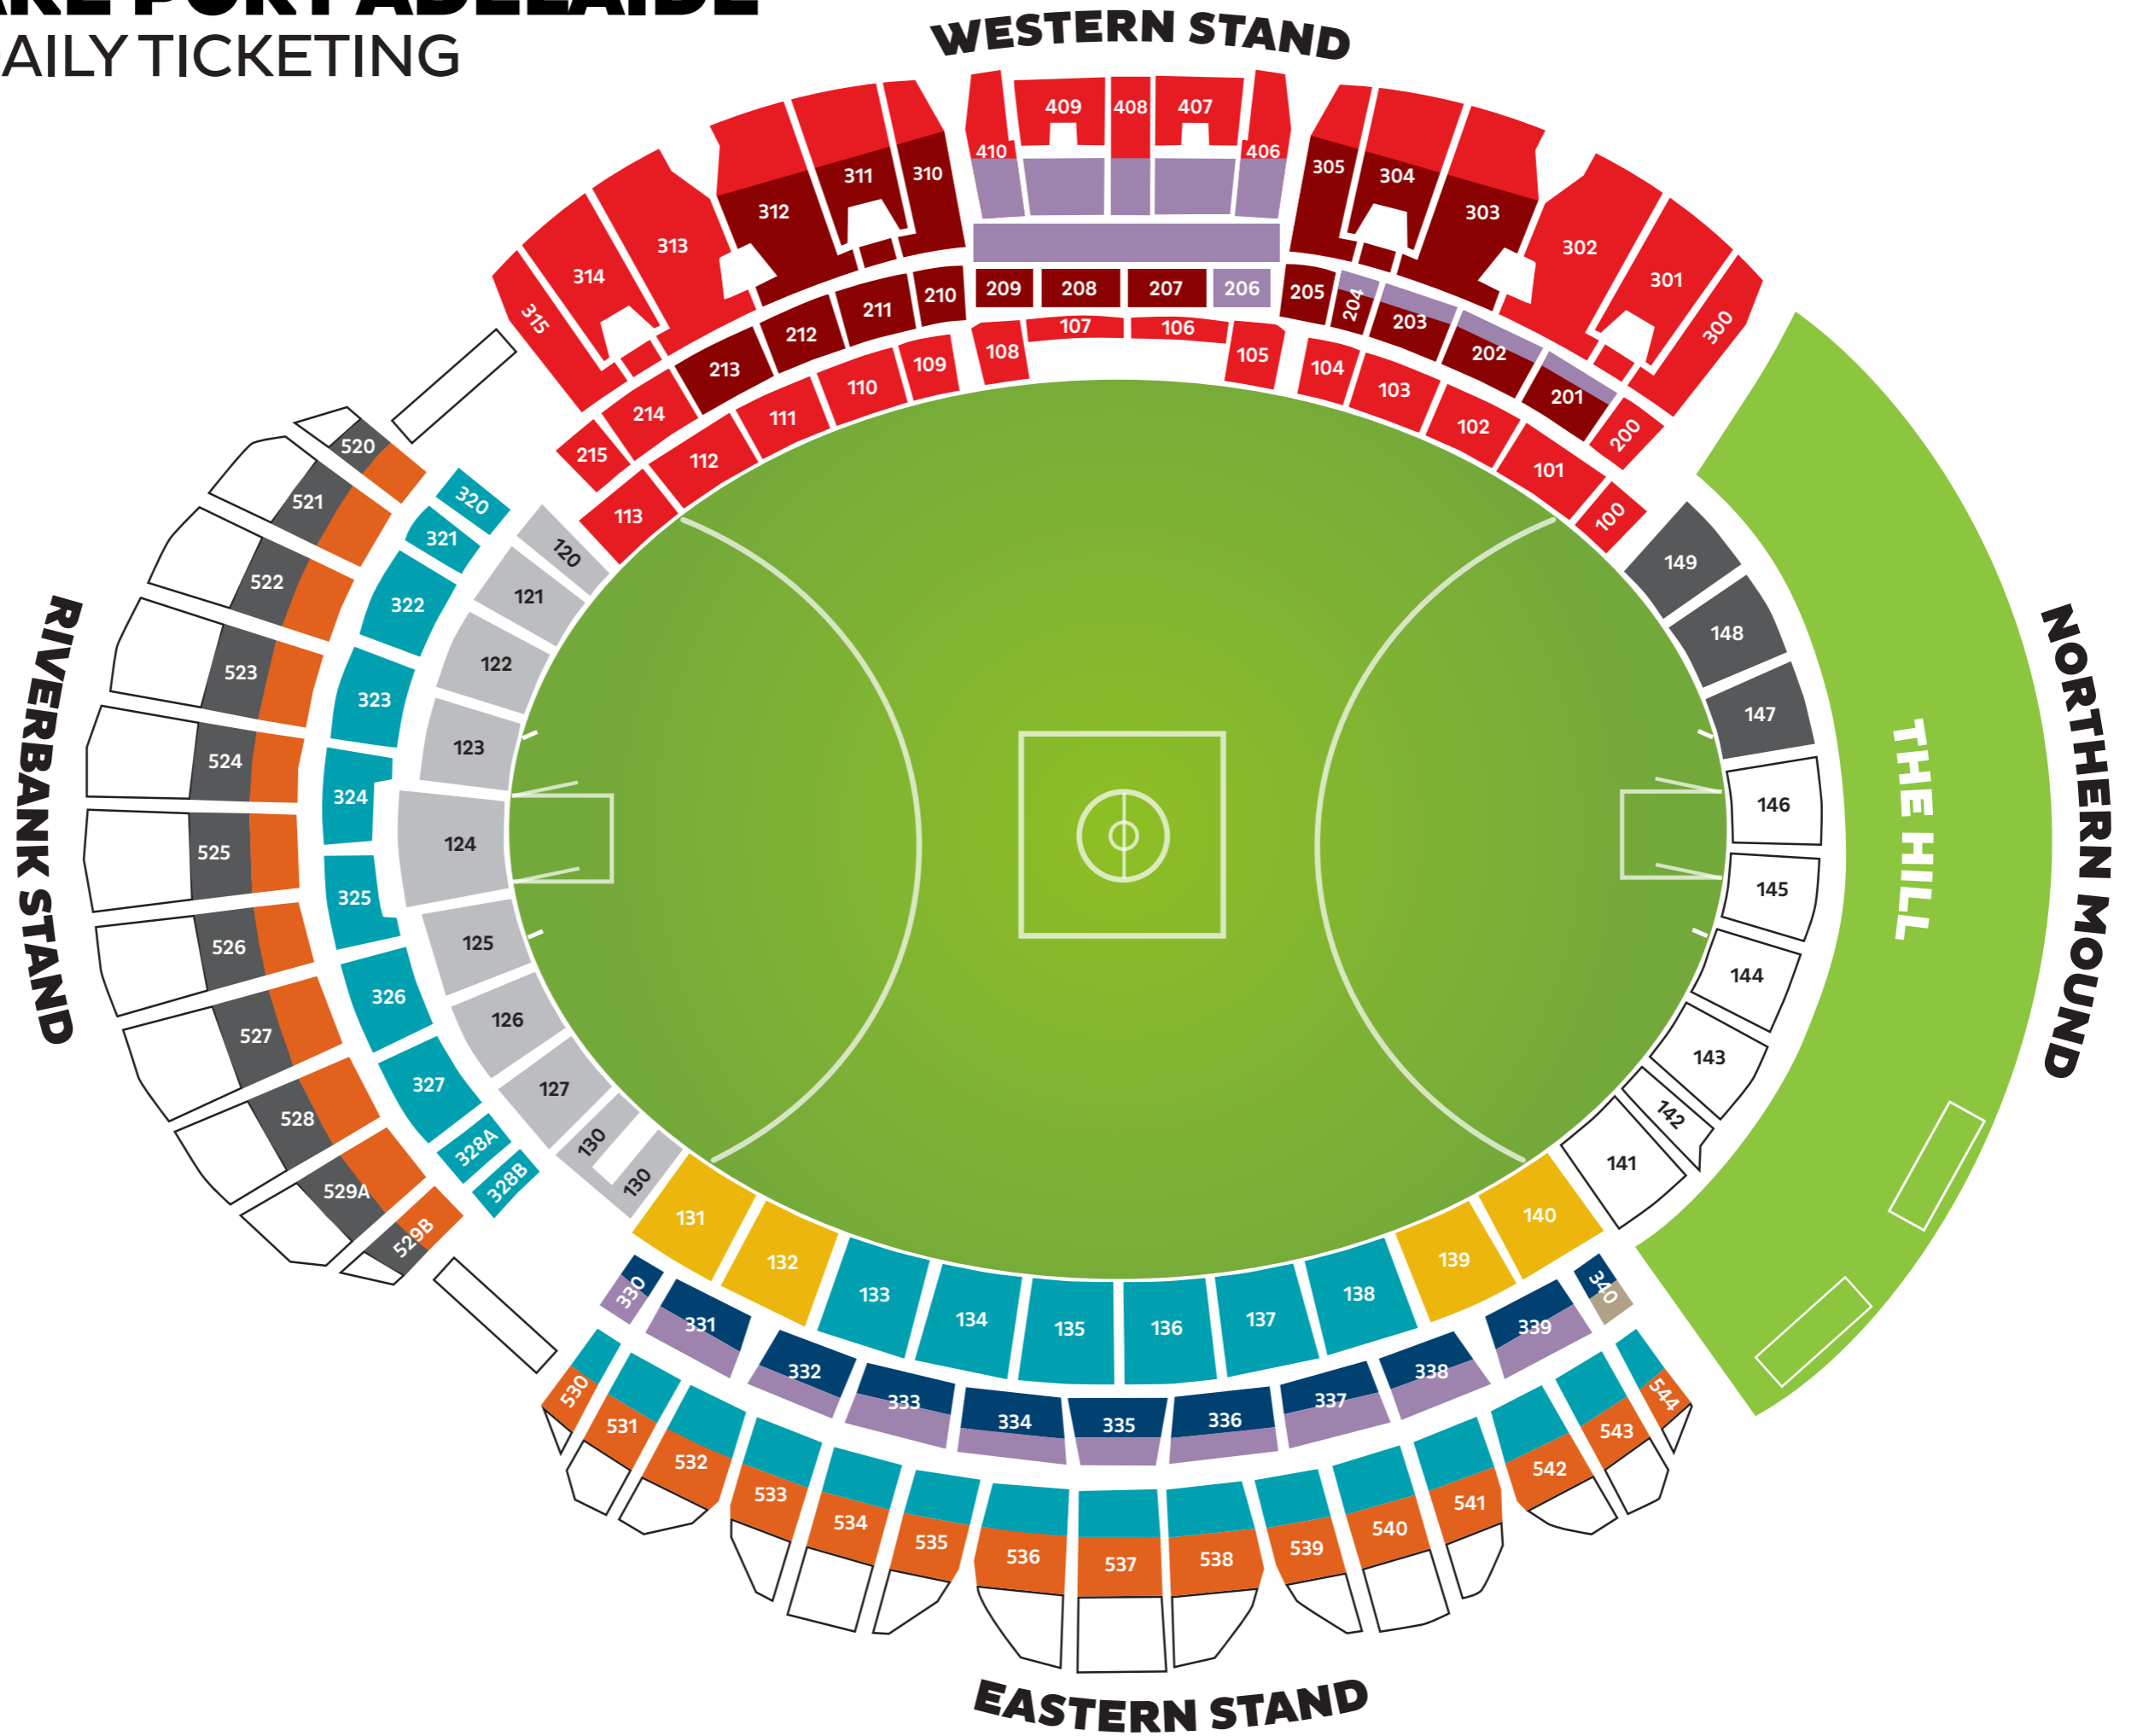

WE ARE PORT ADELAIDE

2015 DAILY TICKETING

KEY

MEMBER SEATING

- Club 1870/Black Diamond
- Platinum
- Essential Open Choice
- Western Reserved Seat
- Gold A
- Gold B
- Silver A
- Silver B
- General Admission

HOSPITALITY

- Corporate
- The Deck