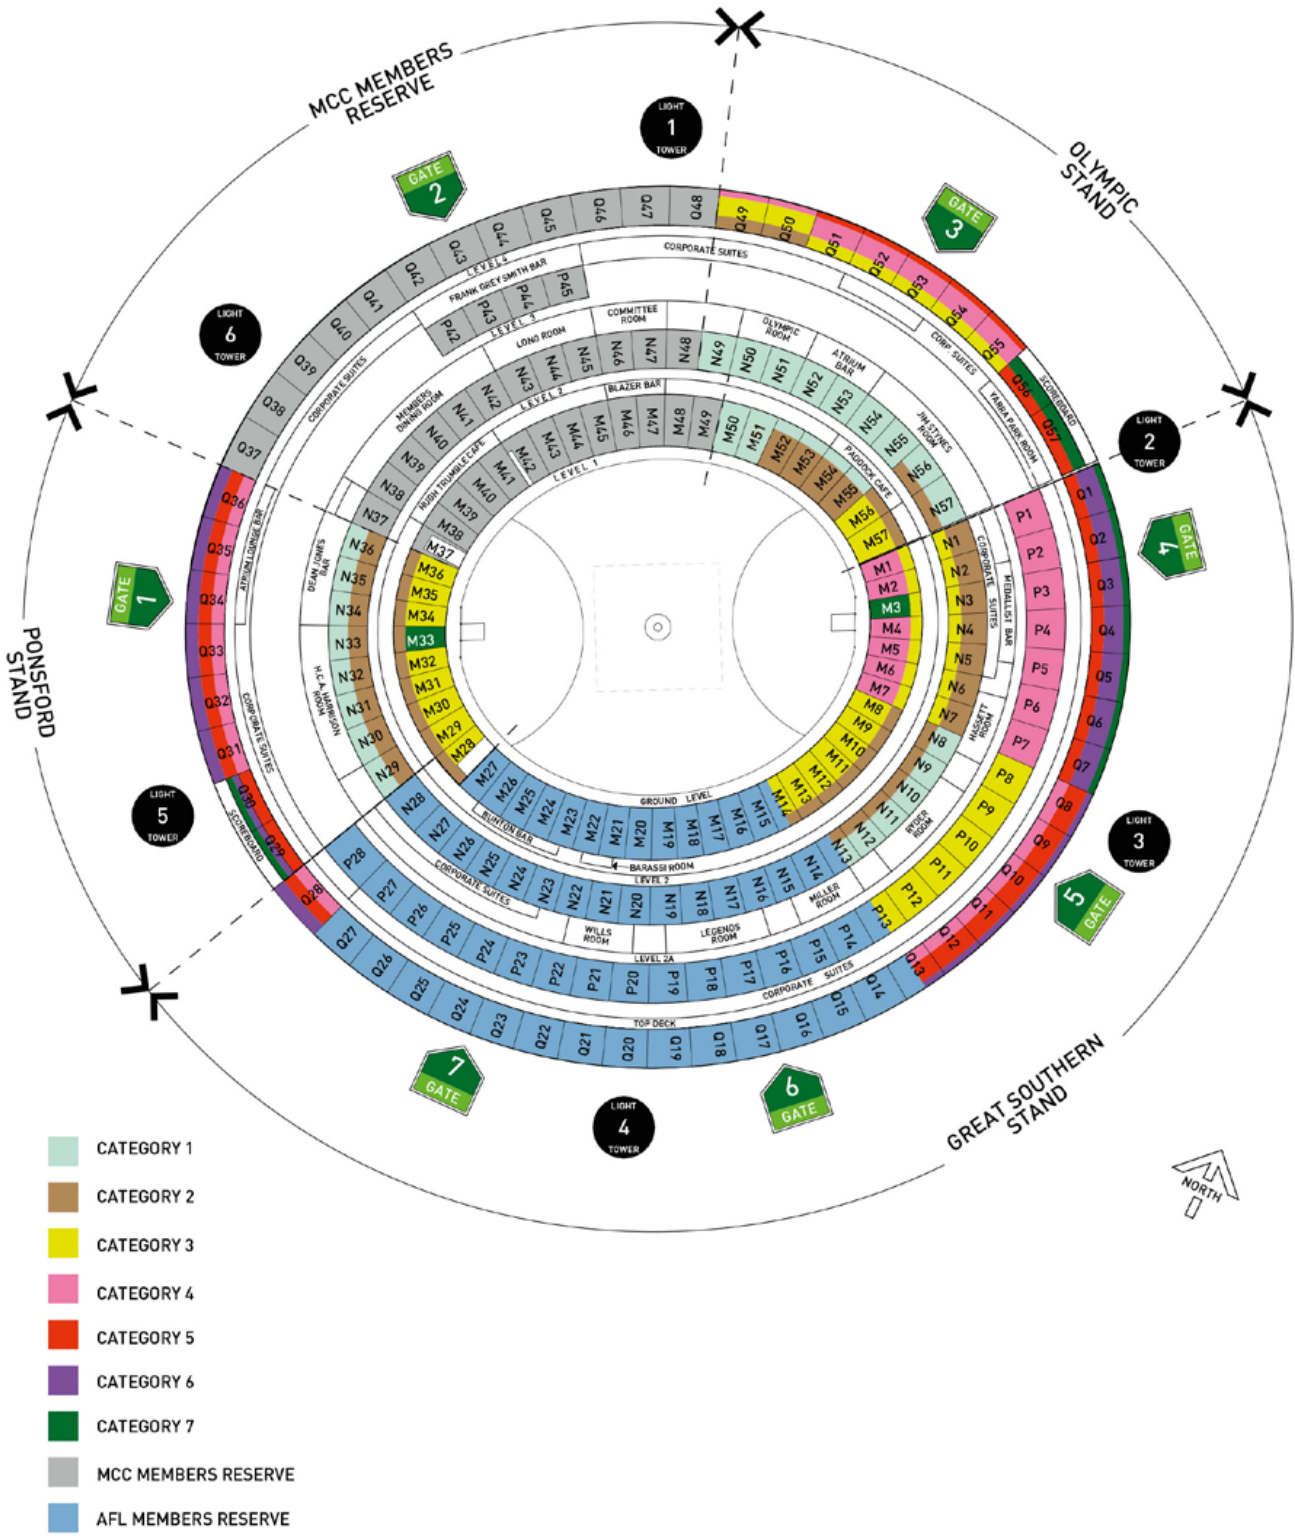

2017 TOYOTA AFL GRAND FINAL SEATING MAP

Subject to change. To be used as a guide only.

To take your place in history, please contact:

Fremantle's Corporate Sales team on (08) 9433 7182 or by emailing sales@fremantlefc.com.au