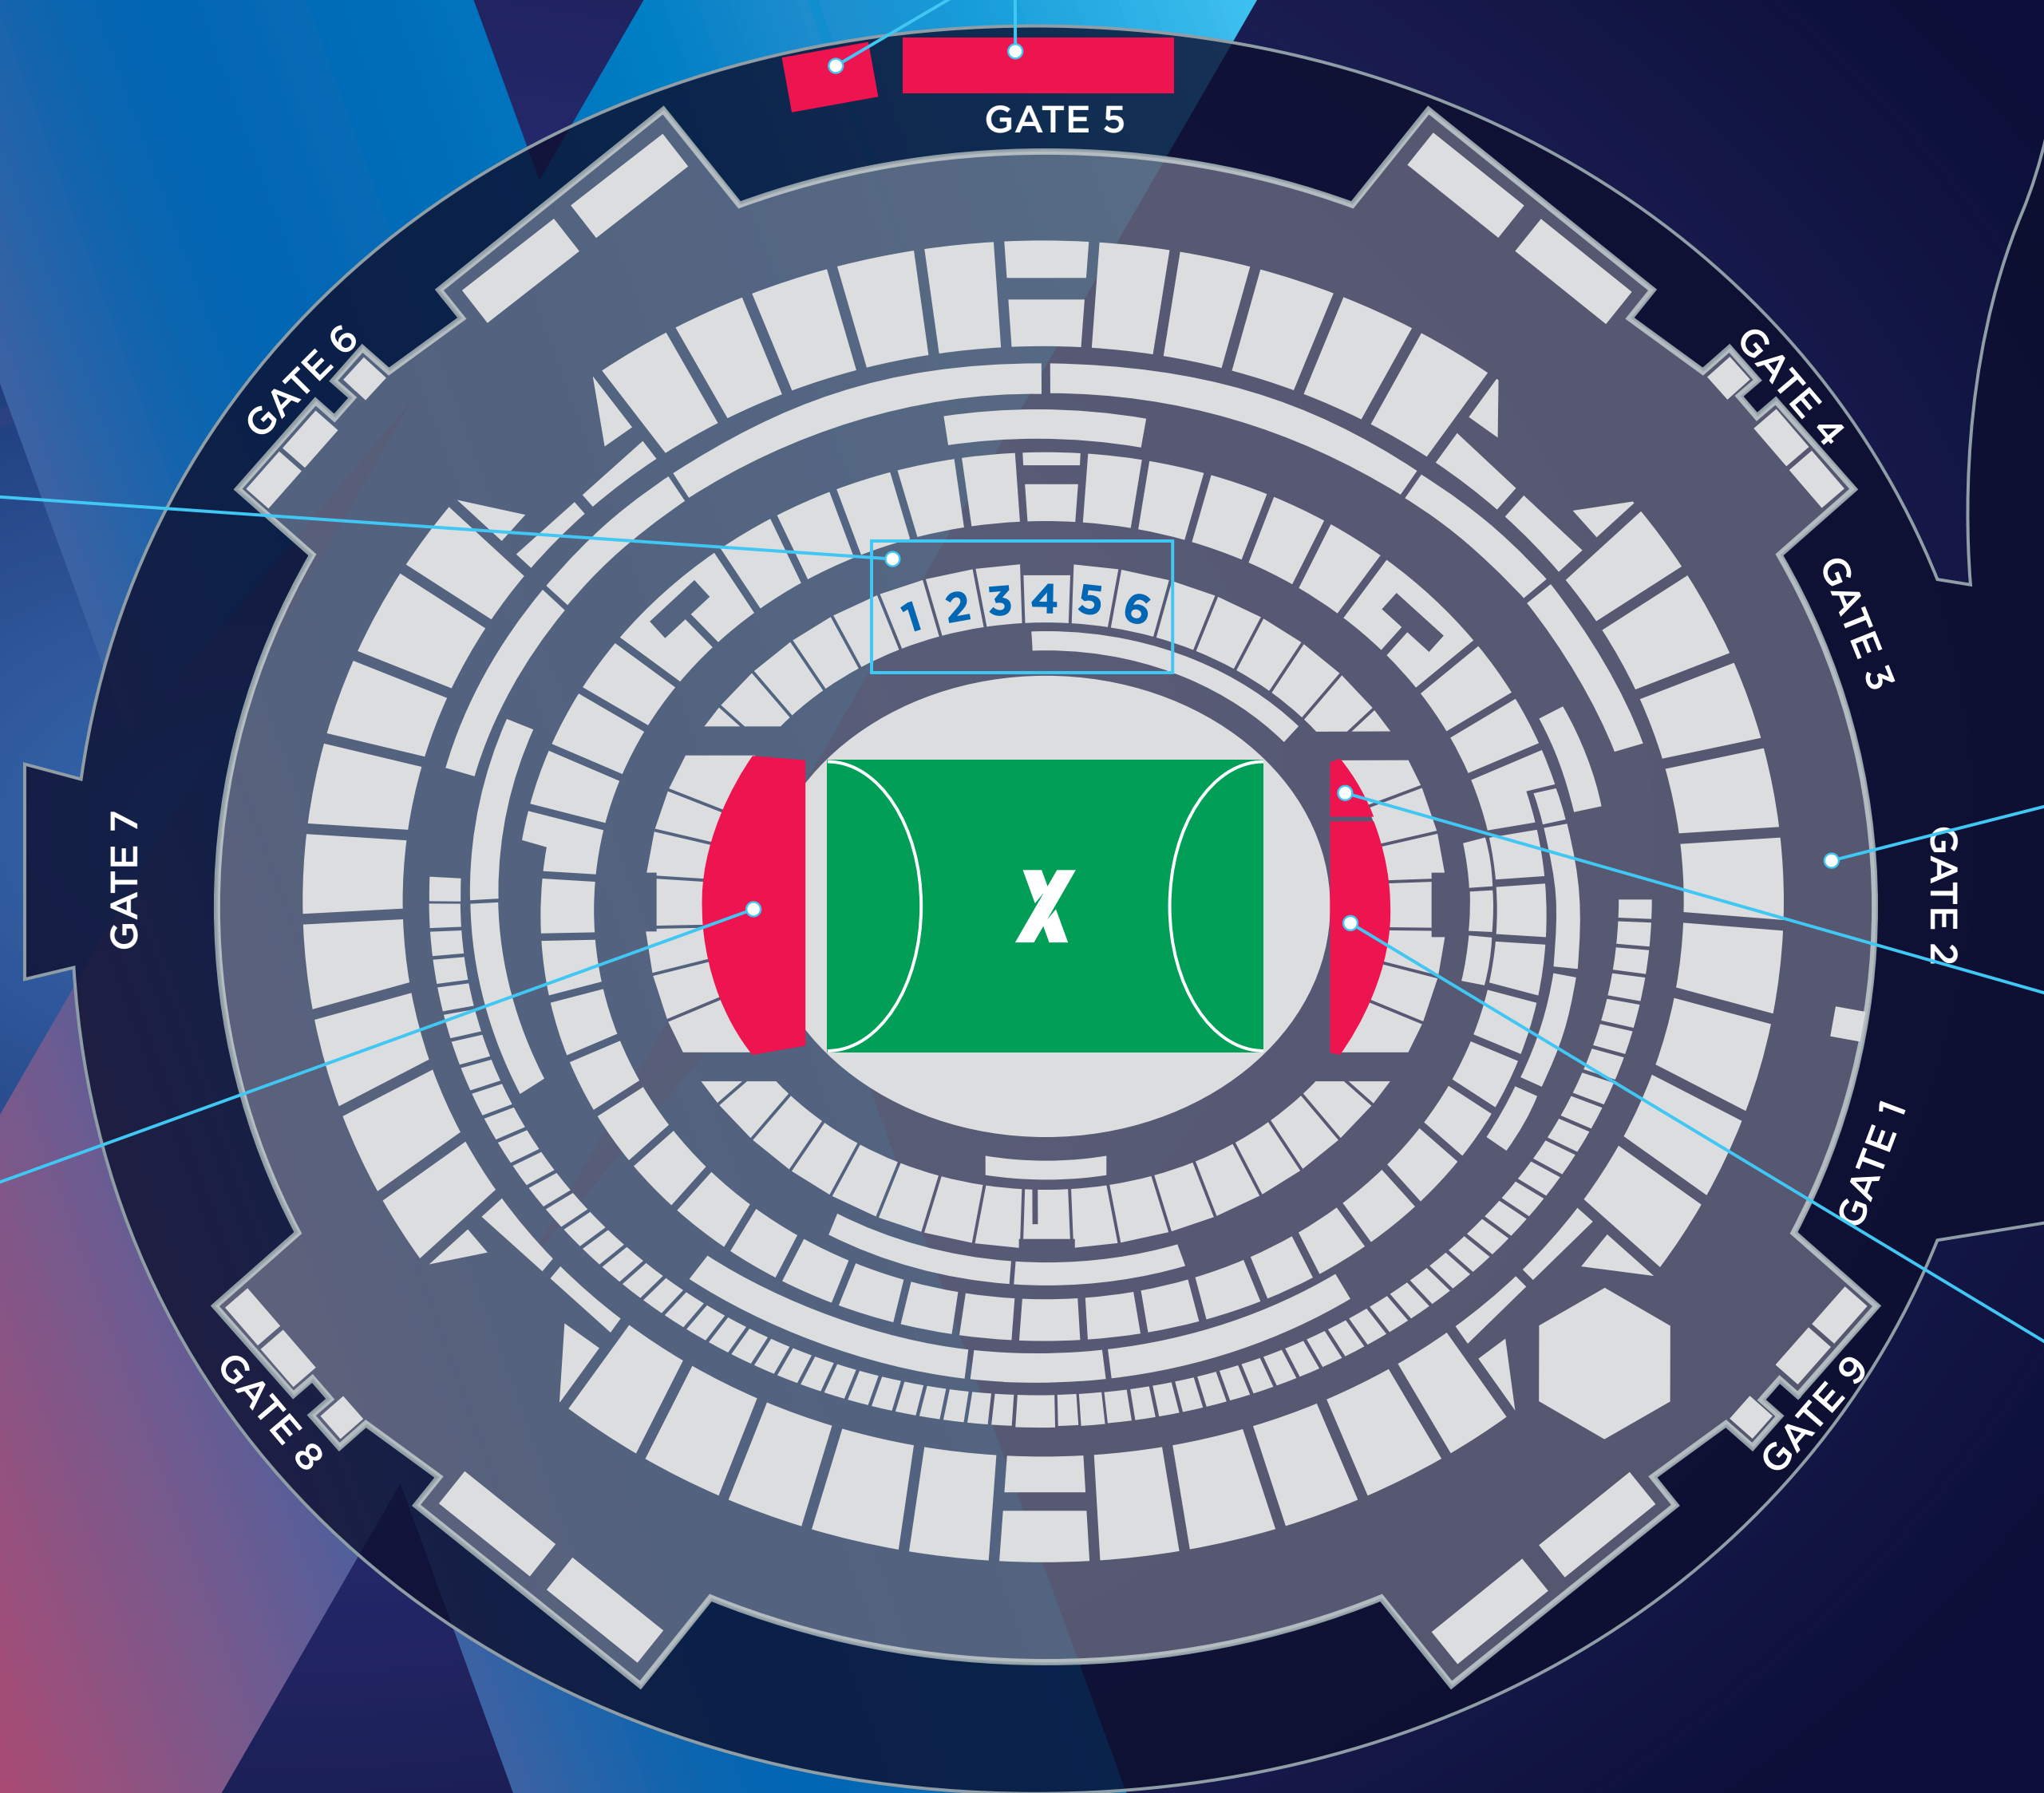

AFL Club Hubs

Supporter Bays

- 1. Melbourne
- 2. North Melbourne
- 3. Essendon
- 4. Hawthorn
- 5. St Kilda
- 6. Carlton

AFLX Kids Zone

X Bar

aXcess Lounge

Team Warm-up Area