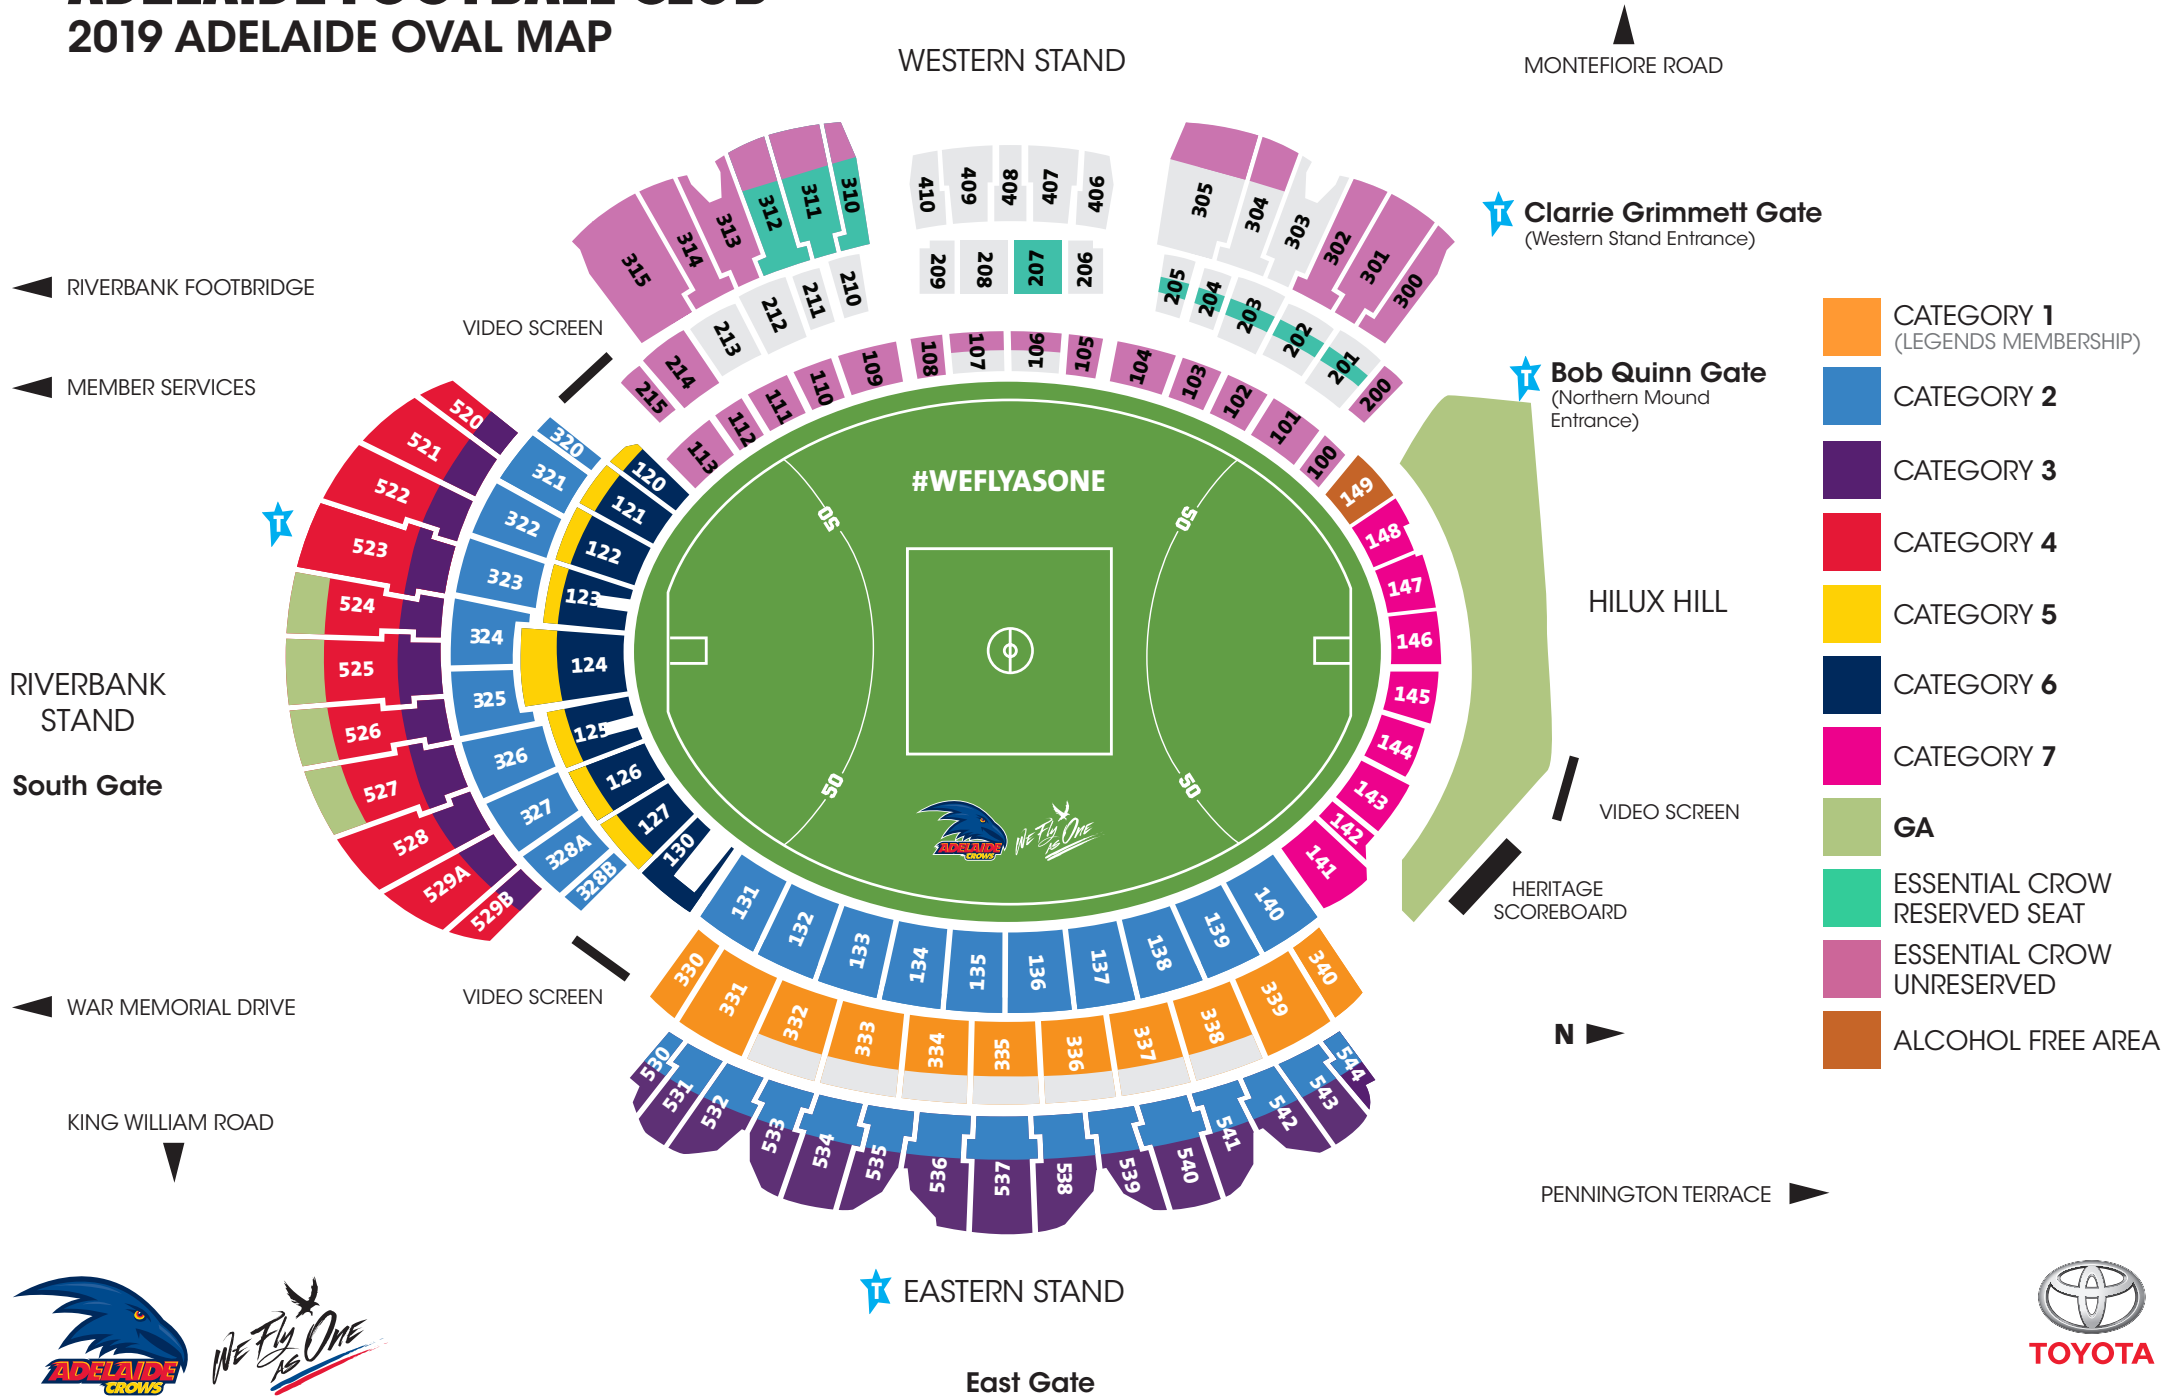

ADELAIDE FOOTBALL CLUB

2019 ADELAIDE OVAL MAP

MAJOR PARTNER