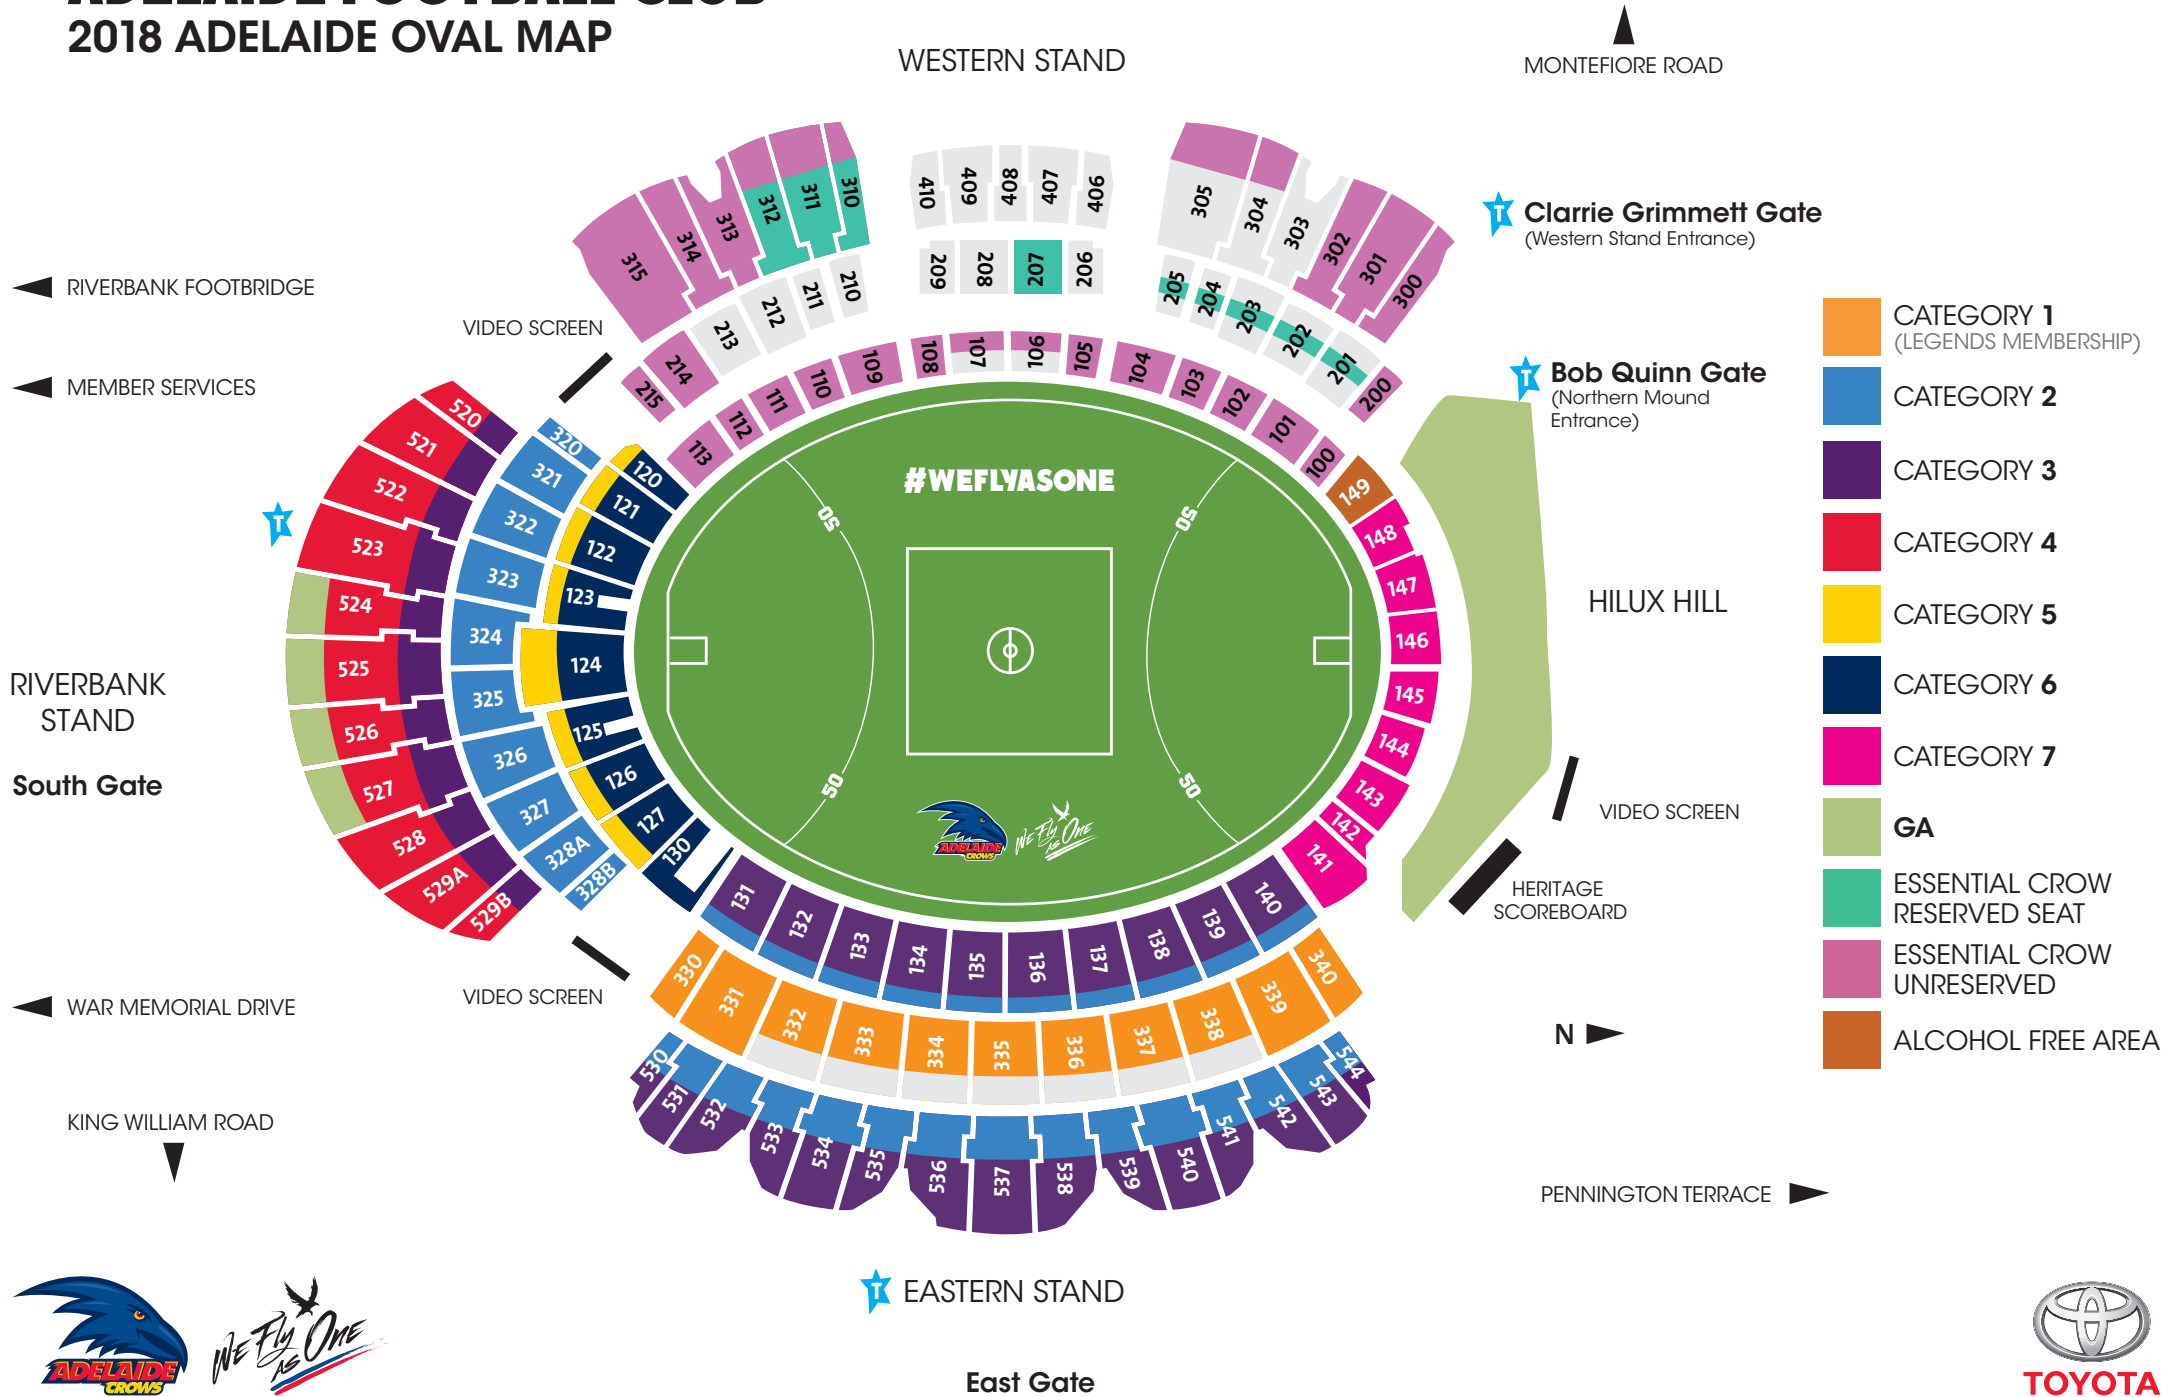

## 2018 ADELAIDE OVAL MAP

- CATEGORY 1 (LEGENDS MEMBERSHIP)
- CATEGORY 2
- CATEGORY 3
- CATEGORY 4
- CATEGORY 5
- CATEGORY 6
- CATEGORY 7
- GA
- ESSENTIAL CROW RESERVED SEAT
- ESSENTIAL CROW UNRESERVED
- ALCOHOL FREE AREA