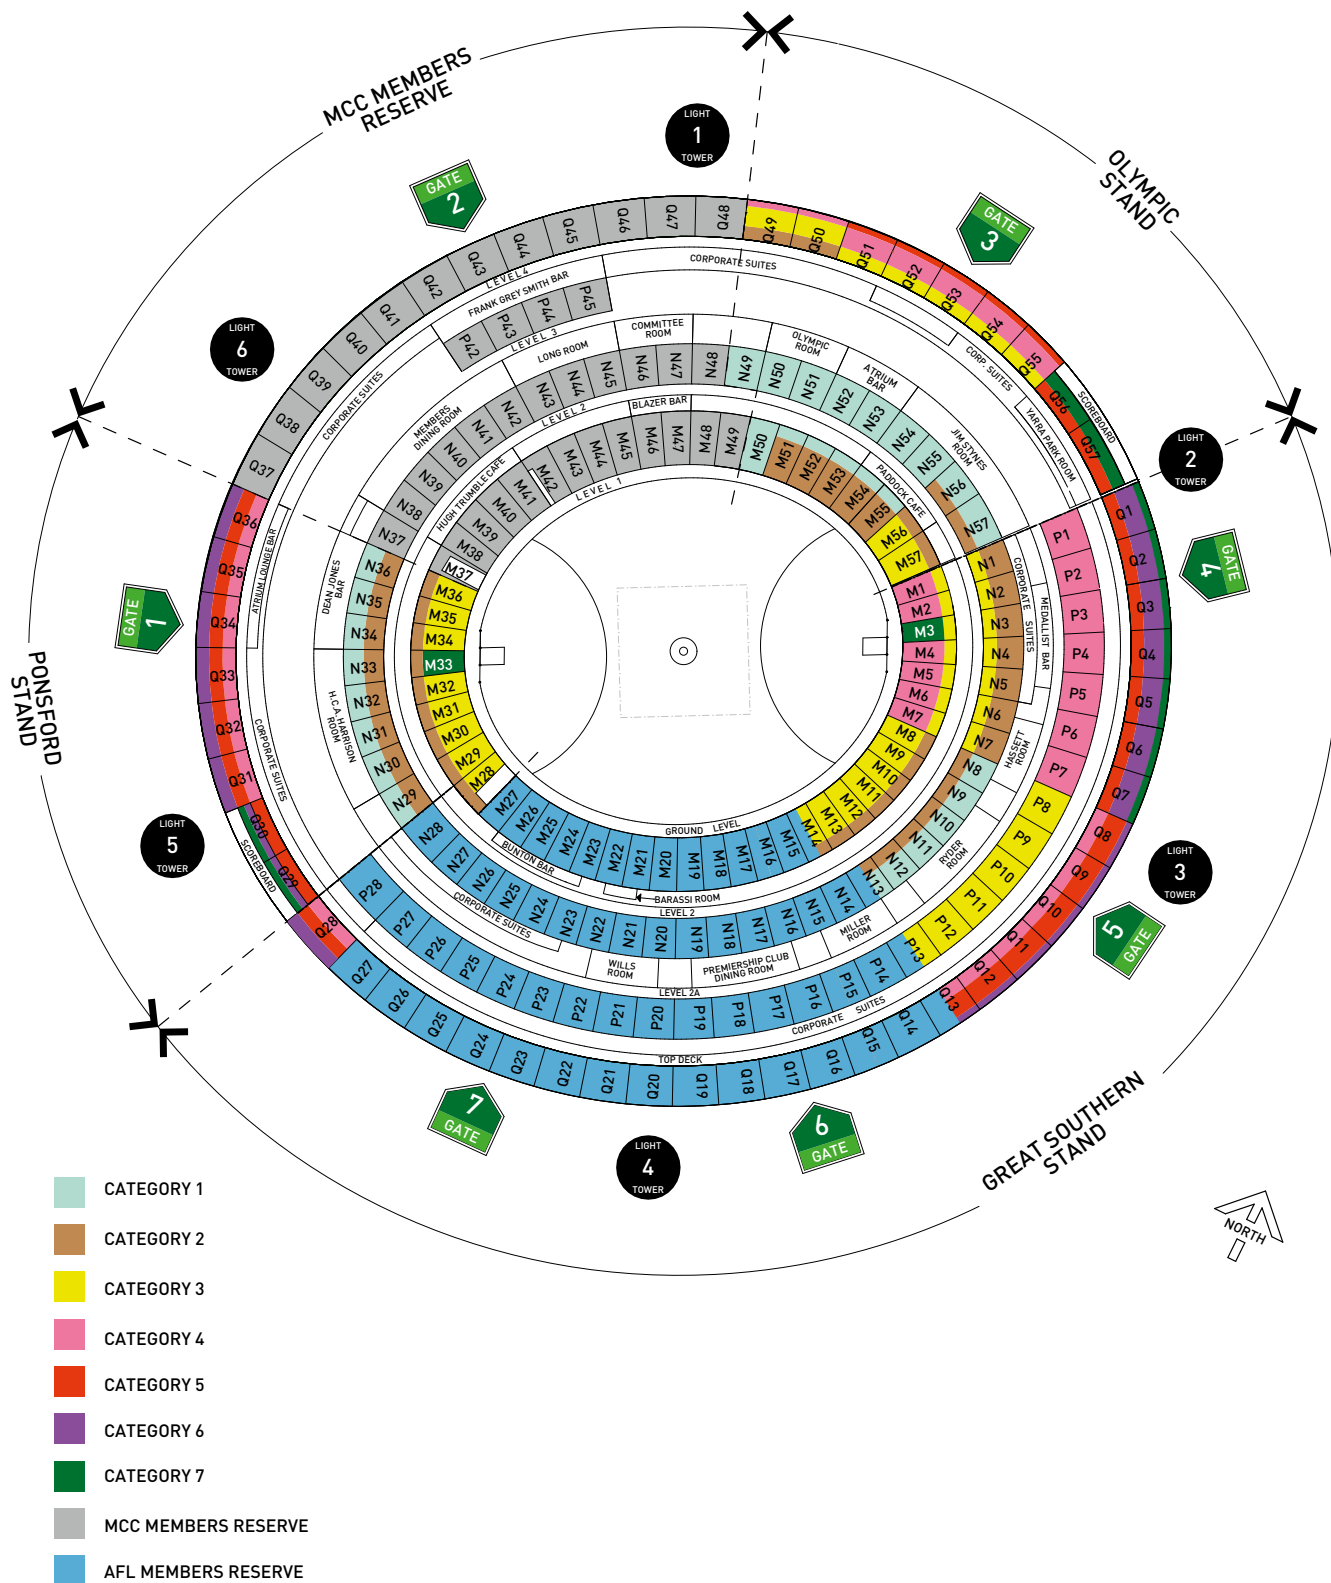

2016 TOYOTA AFL GRAND FINAL SEATING MAP

SUBJECT TO CHANGE. TO BE USED AS A GUIDE ONLY.

BOOK NOW! PLACES ARE STRICTLY LIMITED

TO SECURE YOUR PLACE
PLEASE CONTACT:

Mary Billows at the Adelaide Football Club on
(08) 8440 6637 or by emailing mbillows@afc.com.au.