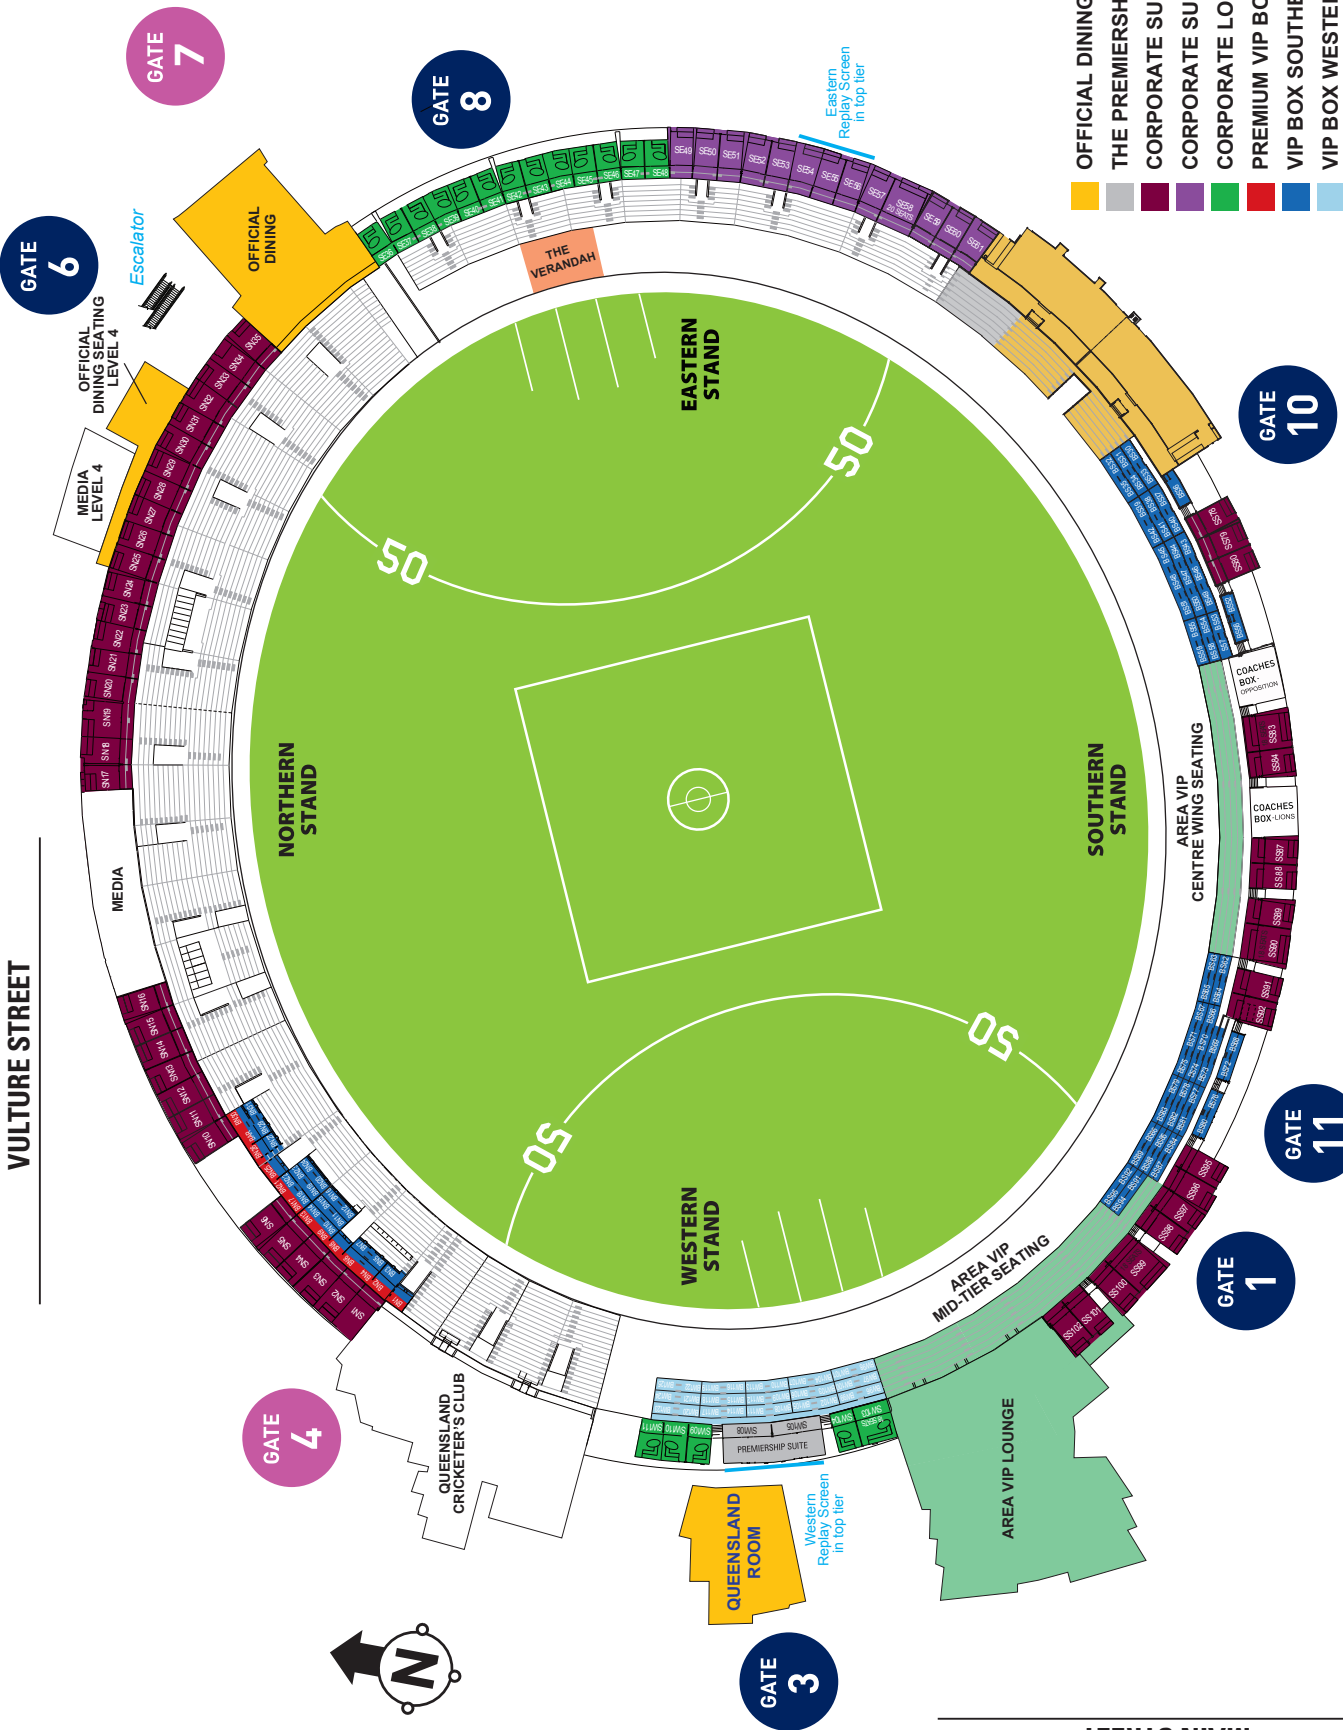

DON'T BELIEVE IN NEVER

AREA VIP HOSPITALITY

PREMIUM SEATING & LOUNGE ACCESS // FROM \$175

Area VIP offers the very best in reserved seating with access to the Lounge providing a variety of food & beverage alternatives for purchase. Experience the action like never before with Mid-Tier Seating (goals to 50m view) or Centre Wing (views from behind the players benches).

OFFICIAL DINING

ENJOY SPECIAL GUEST SPEAKERS OVER A CLASSIC DINING EXPERIENCE // FROM \$395

This all-inclusive sit down dining experience includes premium beverages throughout the event, a 2 course meal plus footy fare at half time. Be entertained by AFL personalities as they re-live finals experiences and discuss their insights on the game. A reserved seat is also included on the upper level.

VULTURE STREET

WELLINGTON ROAD

MAIN STREET

STANLEY STREET

- OFFICIAL DINING
- THE PREMIERSHIP SUITE
- CORPORATE SUITE SOUTHERN & NORTHERN WING
- CORPORATE SUITE EASTERN GOAL
- CORPORATE LOUNGE EASTERN & WESTERN GOAL
- PREMIUM VIP BOX NORTHERN WING
- VIP BOX SOUTHERN & NORTHERN WING
- VIP BOX WESTERN GOAL
- CORPORATE GATES
- PUBLIC GATES
- THE VERANDAH