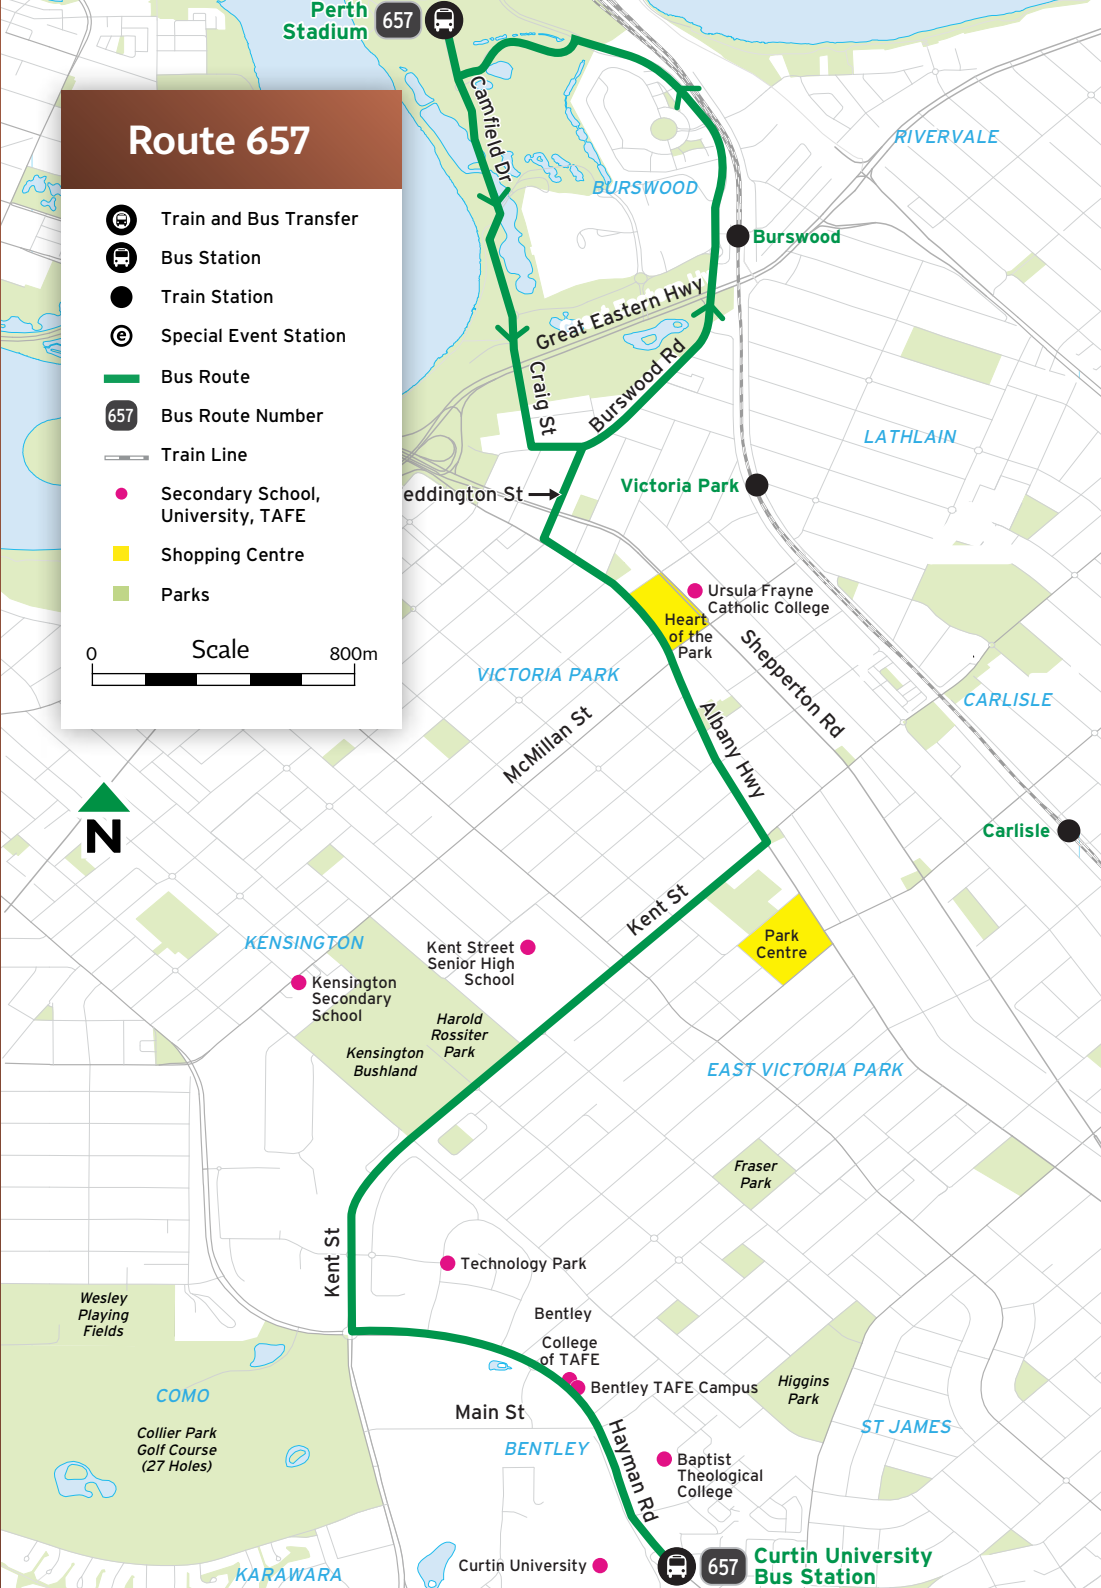

Route 657

- Train and Bus Transfer
- Bus Station
- Train Station
- Special Event Station
- Bus Route
- Bus Route Number
- Train Line
- Secondary School, University, TAFE
- Shopping Centre
- Parks

Route 657

Curtin University Bus Station

To Optus Stadium

Curtin University Bus Station.

Stop Number		Location
11701		Curtin University Bus Station (Stand 6)
11256		Hayman Rd before Brodie Hall Dr
27501		Kent St after Devenish St
11788		Kent St before Albany Hwy
11730		Albany Hwy after Temple St
11732		Albany Hwy after McMaster St
		Perth Stadium Bus Station

From Optus Stadium

Stop Number		Location
		Perth Stadium Bus Station
11710		Albany Hwy after Teddington Rd
11712		Albany Hwy before Duncan St
27504		Kent St after Albany Hwy
27502		Kent St before Devenish St
11942		Hayman Rd after Brodie Hall Dr
11697		Curtin University Bus Station (Stand 3)