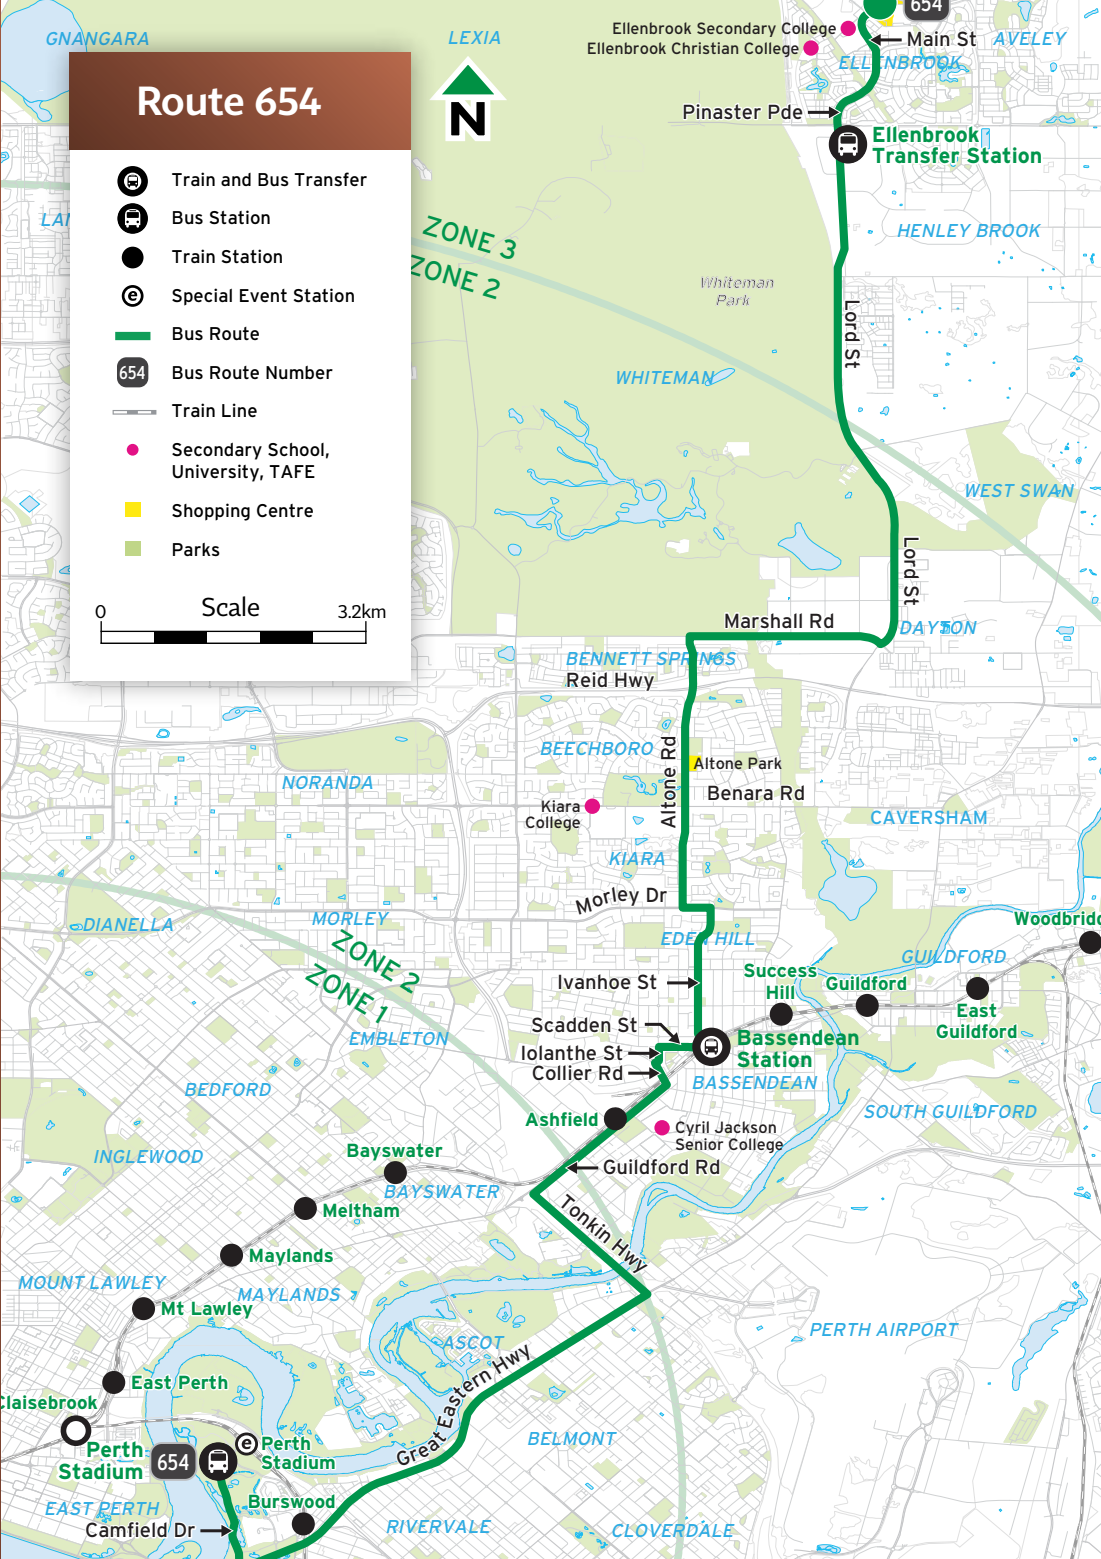

Route 654

- Train and Bus Transfer
- Bus Station
- Train Station
- Special Event Station
- Bus Route
- Bus Route Number
- Train Line
- Secondary School, University, TAFE
- Shopping Centre
- Parks

Route 654 Ellenbrook Town Centre

To Optus Stadium

Ellenbrook Town Centre via Bassendean Station.

Stop Number		Location
22417		Main St after The Promenade
15504		Pinaster Pde after Woodlake Bvd
23338		Ellenbrook Transfer Station (Stand 2)
26667		Lord St after Charlton Wy
15527		Lord St after Cranleigh St
15656		Altone Rd after Spoonbill Ps
15659		Altone Rd after Amazon Dr
15662		Altone Rd before Morley Dr
15746		Ivanhoe St after Esther St
17722		Bassendean Station (Stand 1)
14491		Great Eastern Hwy before Lyall St
14495		Great Eastern Hwy after Hardey St
14497		Great Eastern Hwy after Hehir St
14499		Great Eastern Hwy after Belmont Av
14503		Great Eastern Hwy before Surrey Rd
		Perth Stadium Bus Station

From Optus Stadium

Stop Number		Location
		Perth Stadium Bus Station
14454		Great Eastern Hwy before Norwood Rd
14458		Great Eastern Hwy after Belmont Av
14460		Great Eastern Hwy before Hehir St
26408		Great Eastern Hwy after Hardey Rd
14465		Great Eastern Hwy after Lyall St
17720		Bassendean Station (Stand 3)
15753		Ivanhoe St after Walter Rd
15663		Altone Rd after Morley Dr
15666		Altone Rd before Amazon Dr
15669		Altone Rd after Tattler Wy
15528		Lord St before Cranleigh St
26668		Lord St before Charlton Wy
23338		Ellenbrook Transfer Station (Stand 1)
25932		Pinaster Pde after Ponte Vechio Bvd
22418		Main St before The Promenade