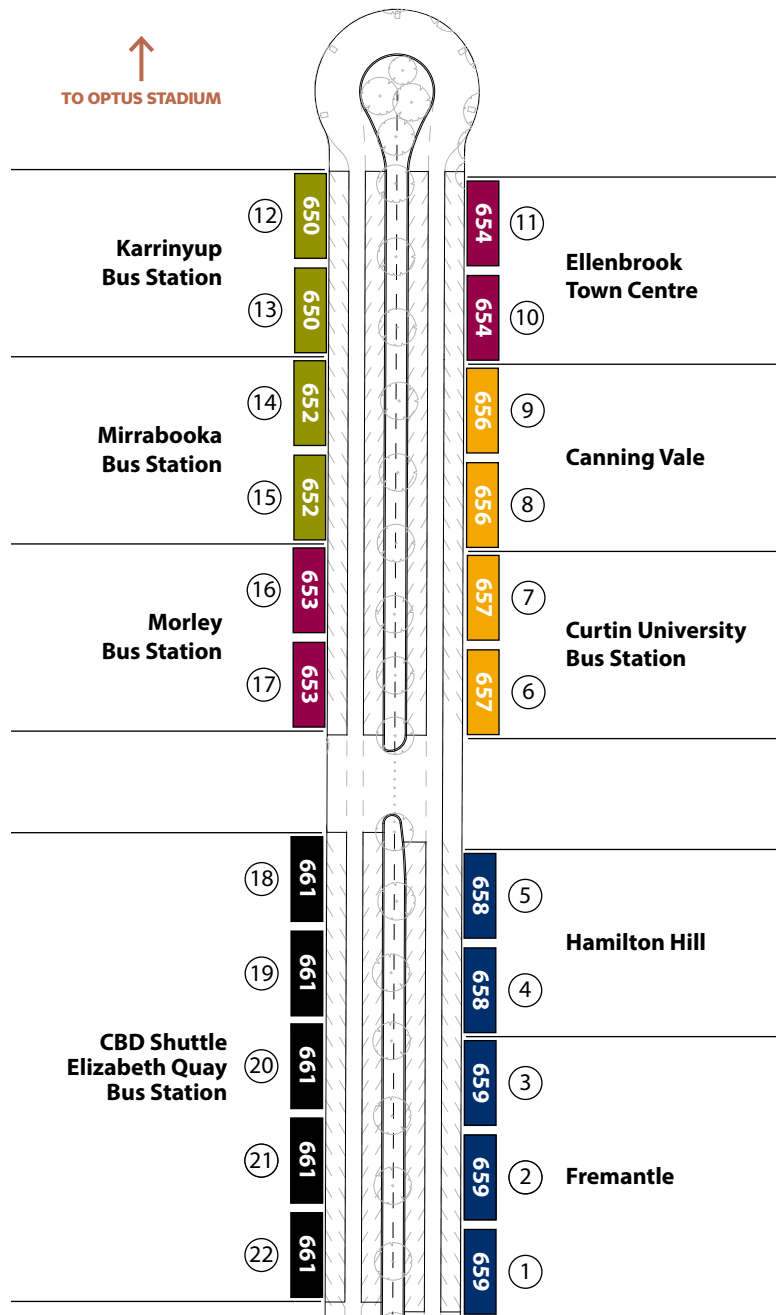

Stadium Bus Station Stand Allocations

Please note, bus services and stand allocations will vary depending on the event.

Travel By Bus

The information below provides an overview of travel to Optus Stadium by bus for full-capacity events.

Suburban bus services will operate limited stops and start running two hours prior to the start of the event every 5-10 minutes.

Bus services will be adjusted to fit the specific event profile.

Please visit transperth.wa.gov.au to plan your journey.

Bus route	Departing (towards Optus Stadium)
661	CBD shuttle operating from Elizabeth Quay Bus Station via St Georges Tce and Adelaide Tce. Route 661 will start running three hours prior to the start of the event.
650	Karrinyup Bus Station via Innaloo
652	Mirrabooka Bus Station via Alexander Dr
653	Morley Bus Station via Beaufort St
654	Ellenbrook Town Centre via Bassendean Station
656	Canning Vale via Bentley Plaza
657	Curtin University Bus Station
658	Hamilton Hill via Kardinya Park, express between Canning Bridge and Stadium Bus Station
659	Fremantle via Canning Hwy

What are the options without the Matagarup Bridge?

Matagarup Bridge is a pedestrian bridge over the Swan River, designed to connect East Perth and the Burswood Peninsula, including Optus Stadium. Once complete, it will include bus stands for two CBD shuttles, one to Perth Busport via Wellington Street and one to Elizabeth Quay Bus Station via St Georges Terrace. Until Matagarup Bridge is complete a CBD bus shuttle will operate from the Stadium Bus Station to Elizabeth Quay Bus Station via Adelaide Tce/St Georges Tce.

Alternatively, patrons can catch a train from Perth Stadium Station.