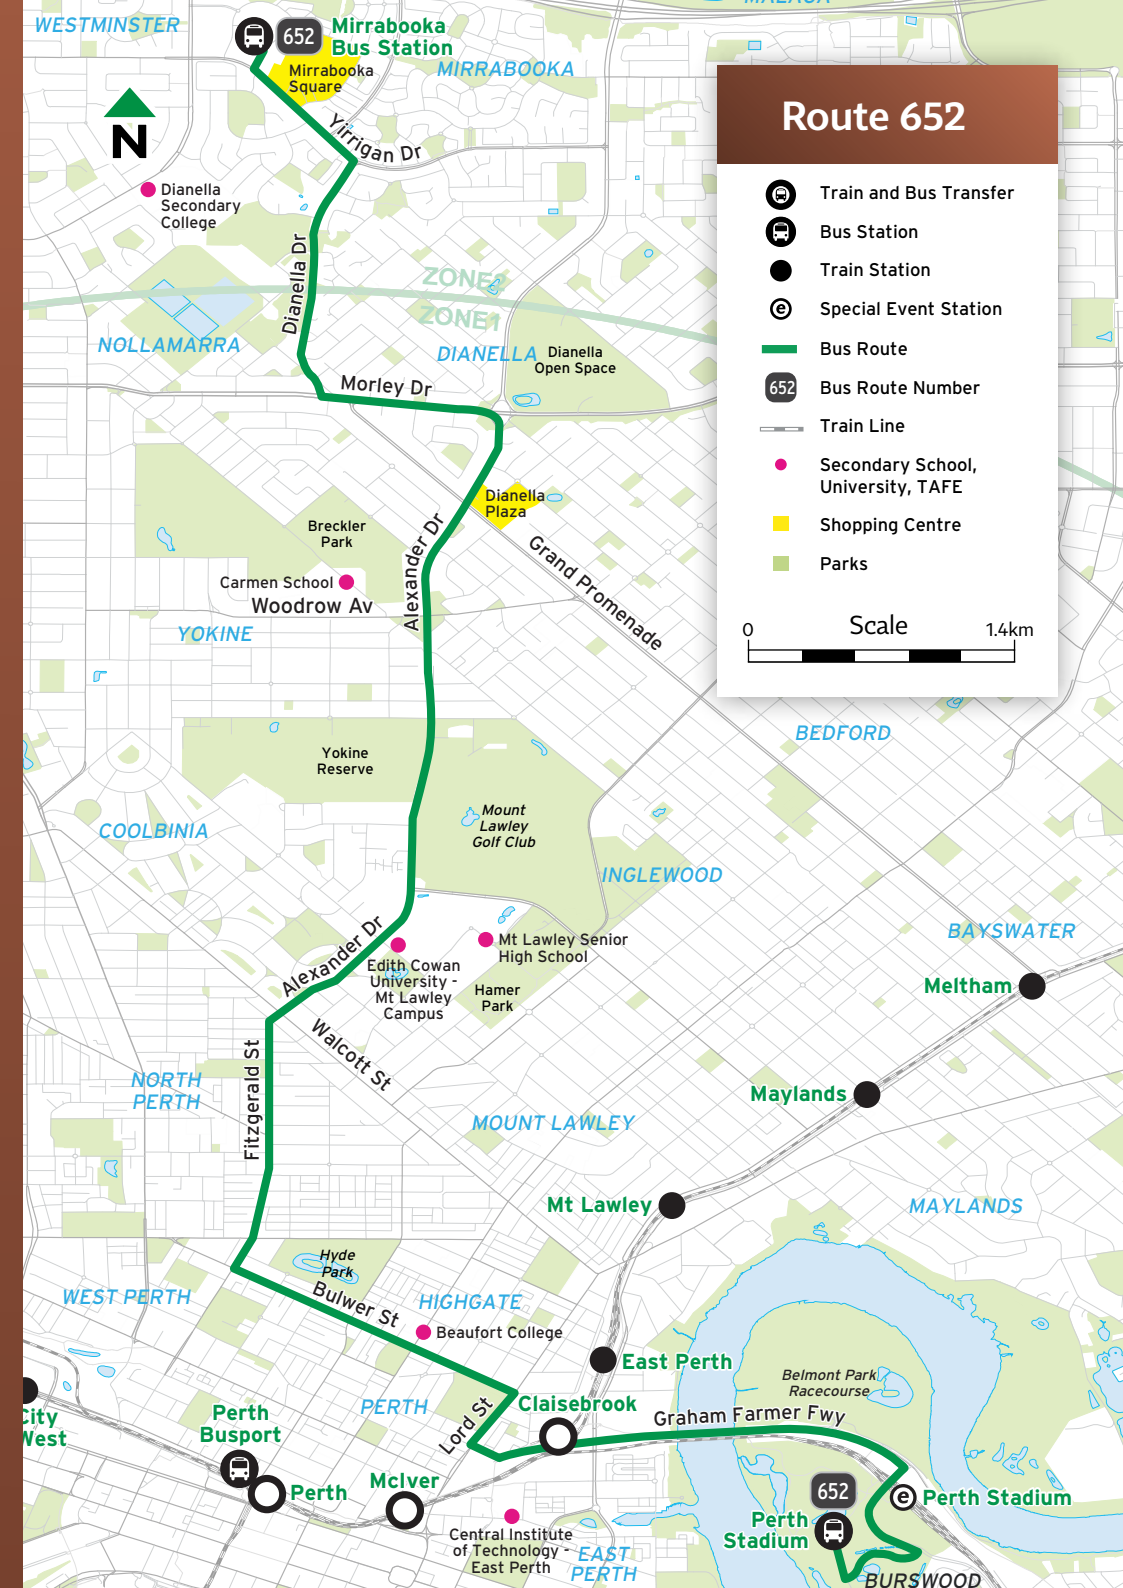

Route 652

Mirrabooka Bus Station

To Optus Stadium

Mirrabooka Bus Station via Alexander Drive.

Stop Number		Location
12544	🚏	Mirrabooka Bus Station (Stand 12)
16553		Dianella Dr after Majestic Pde
16556		Dianella Dr after Oliver St
12799		Alexander Dr at Dianella Plaza Shop Ctr
12802		Alexander Dr before Homer St
12804		Alexander Dr at Terry Tyzack Aquatic Centre
12808		Alexander Dr at Edith Cowan University Campus
12811		Fitzgerald St after Russell Av
12814		Fitzgerald St before Forrest St
12816		Fitzgerald St after Vincent St
11656		Lord St after Coolgardie Tce
	🚏	Perth Stadium Bus Station

From Optus Stadium

Stop Number		Location
	🚏	Perth Stadium Bus Station
11317		Lord St after Murchison Tce
22026		Fitzgerald St after Bulwer St
12823		Fitzgerald St before View St
12826		Fitzgerald St after Ruby St
12829		Alexander Dr after Bradford St
12833		Alexander Dr before Wordsworth Av
12835		Alexander Dr before Woodrow Av
12838		Alexander Dr after Grand Prom
16558		Dianella Dr before Oliver St
16561		Dianella Dr after Cottonwood Cr
12544	🚏	Mirrabooka Bus Station (Stand 12)