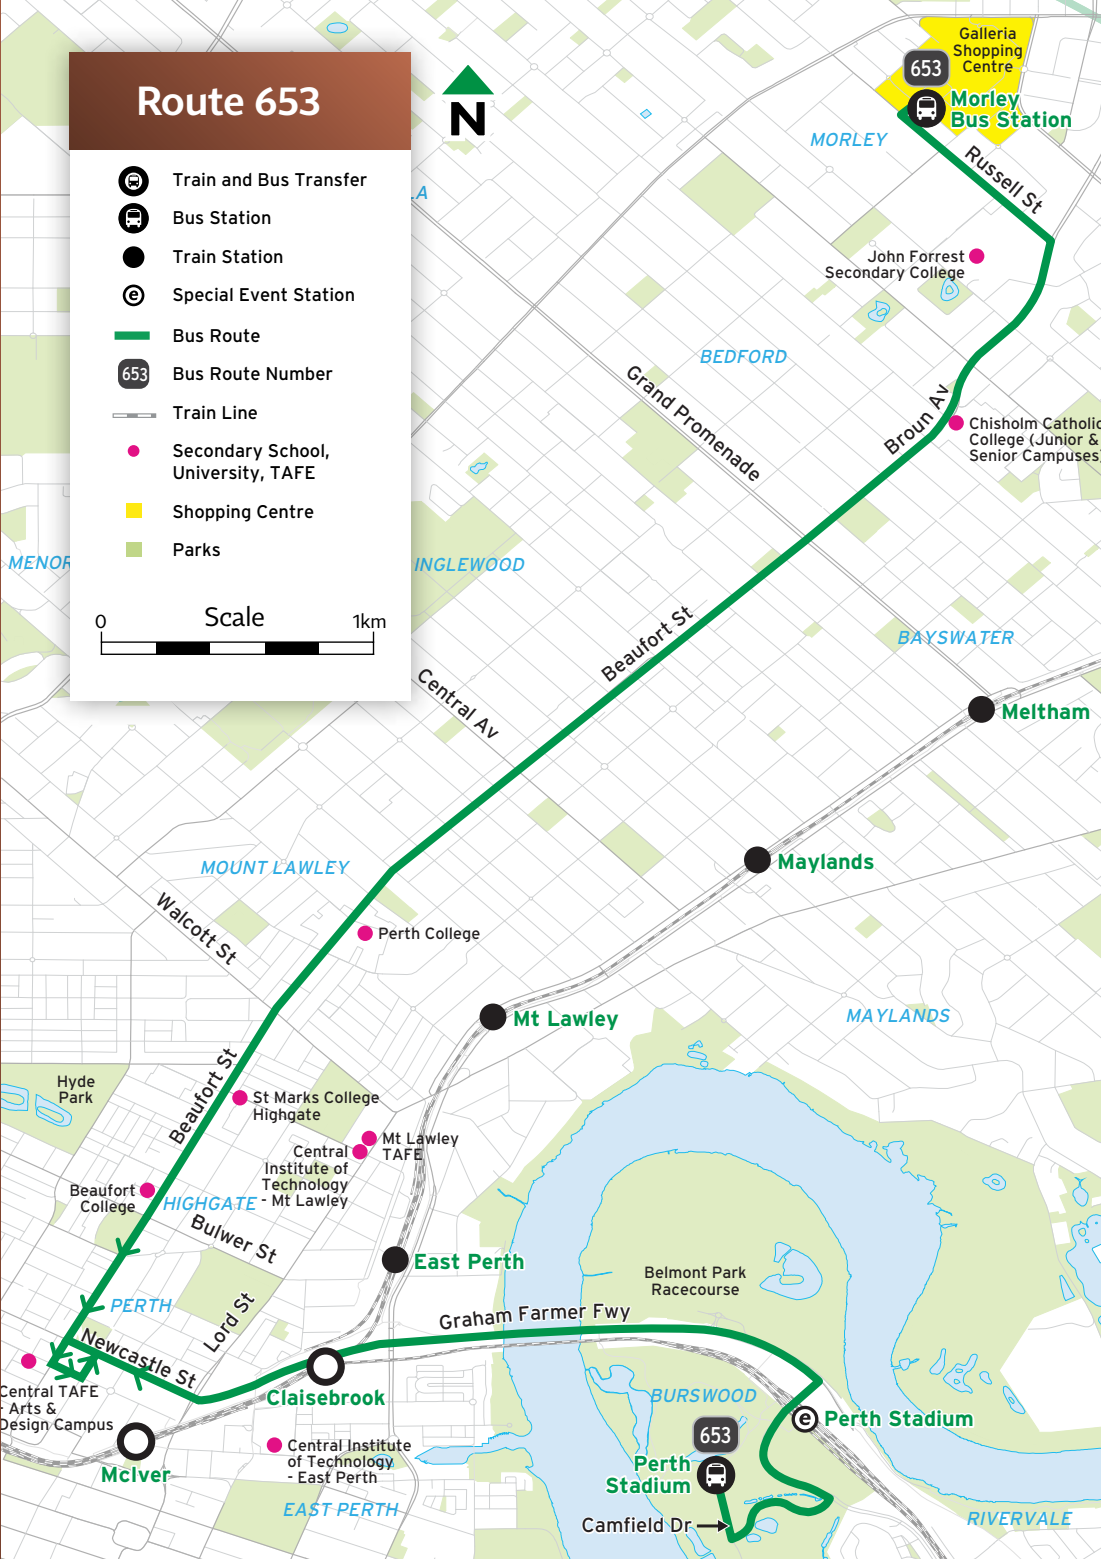

Route 653

- Train and Bus Transfer
- Bus Station
- Train Station
- Special Event Station
- Bus Route
- Bus Route Number
- Train Line
- Secondary School, University, TAFE
- Shopping Centre
- Parks

Route 653 Morley Bus Station

To Optus Stadium ○
Morley Bus Station via Beaufort Street.

Stop Number		Location
11361		Morley Bus Station (Stand 6)
12154		Beaufort St before May St
12159		Beaufort St after Stuart St
12164		Beaufort St after Central Av
12169		Beaufort St before Walcott St
26989		Beaufort St before Bulwer St
26630		Beaufort St after Parry St
		Perth Stadium Bus Station

From Optus Stadium ○

Stop Number		Location
		Perth Stadium Bus Station
12133		Beaufort St before Parry St
12135		Beaufort St after Bulwer St
12139		Beaufort St before Grosvenor Rd
12144		Beaufort St after Fourth Av
12149		Beaufort St before Nelson St
16629		Beaufort St after Lawrence St
11361		Morley Bus Station (Stand 6)