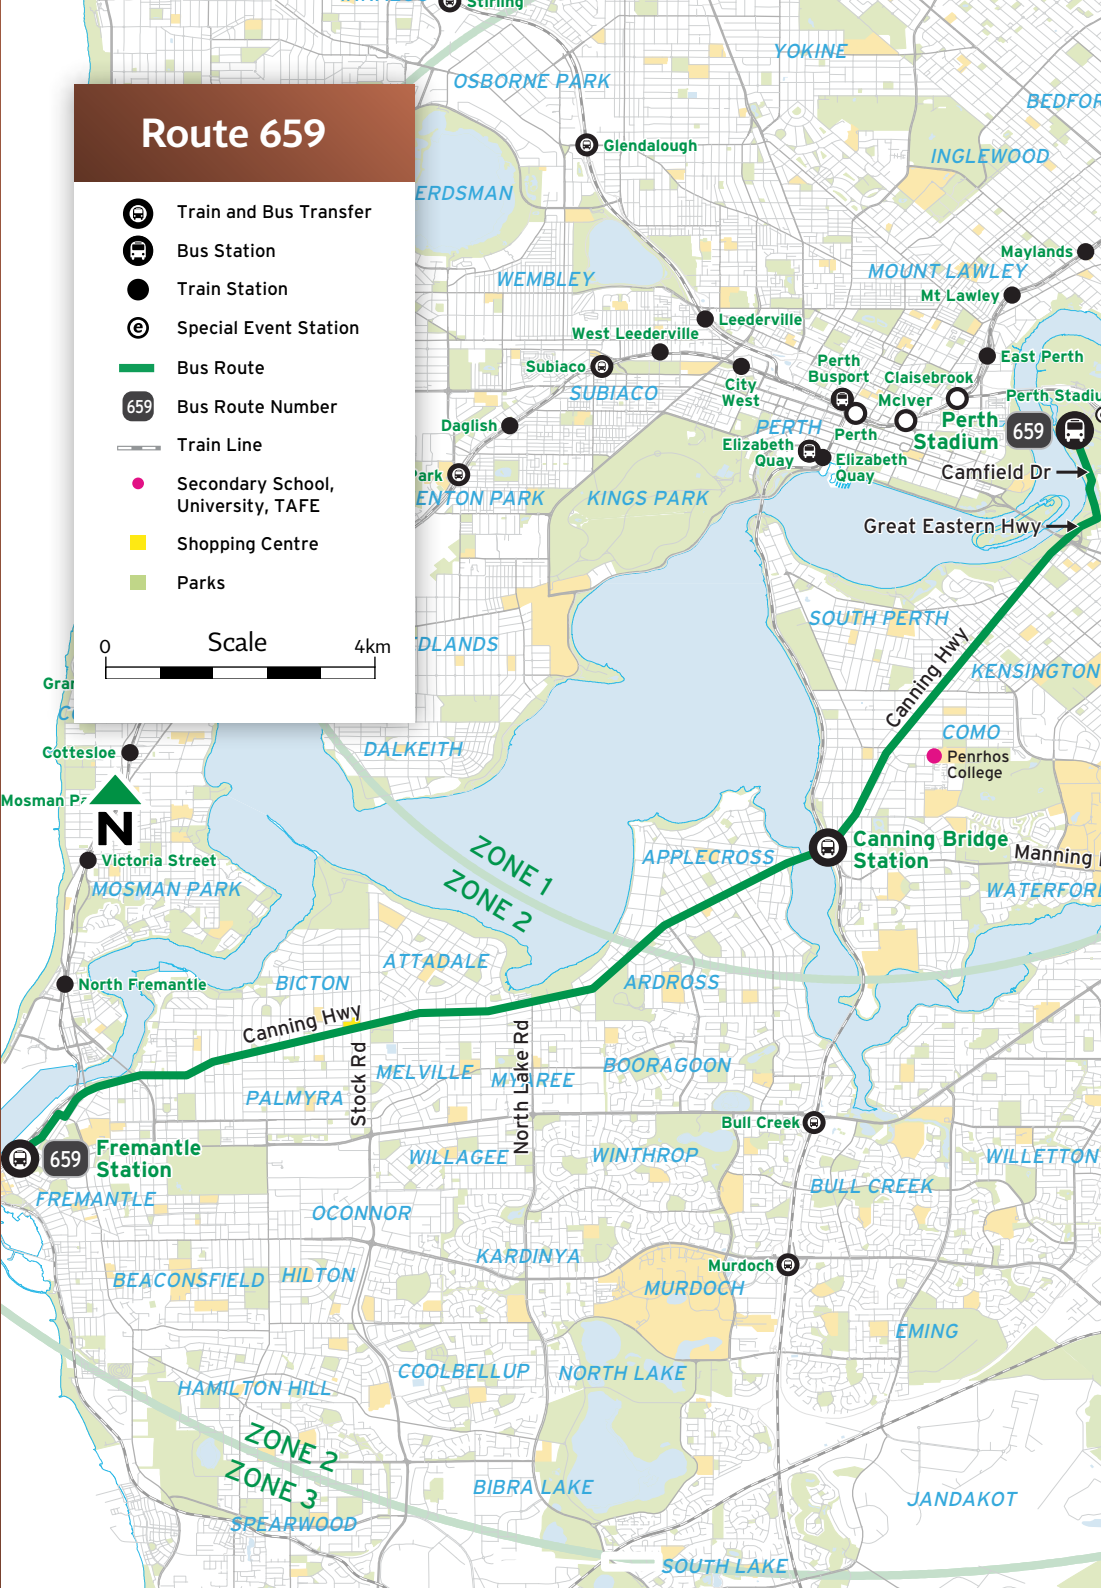

Route 659

- Train and Bus Transfer
- Bus Station
- Train Station
- Special Event Station
- Bus Route
- Bus Route Number
- Train Line
- Secondary School, University, TAFE
- Shopping Centre
- Parks

Route 659

Fremantle Station

To Optus Stadium

Fremantle via Canning Hwy.

Stop Number		Location
10429		Fremantle Station (Stand 2)
20943		Queen Victoria St at the Fremantle Traffic Bridge
10290		Canning Hwy before Preston Point Rd
10295		Canning Hwy before Westbury Cr
10298		Canning Hwy before Point Walter Rd
10301		Canning Hwy before Waddell Rd
10303		Canning Hwy before Princep Rd
10307		Canning Hwy after Ince Rd
10313		Canning Hwy before Francis Rd
10316		Canning Hwy after Collier St
10318		Canning Hwy after Riseley St
10321		Canning Hwy before Ullapool Rd
10323		Canning Hwy before Kishorn Rd
23846		Canning Bridge Station (Stand 1)
10327		Canning Hwy after Cale St
10330		Canning Hwy after Thelma St
10335		Canning Hwy before Norton St
10339		Canning Hwy before Collins St
10342		Canning Hwy after Berwick St
		Perth Stadium Bus Station

From Optus Stadium

Stop Number		Location
		Perth Stadium Bus Station
10228		Canning Hwy before Gwentyfred Rd
10231		Canning Hwy before Collins St
10234		Canning Hwy before Birdwood Av
10239		Canning Hwy after Orchid Ln
10241		Canning Hwy before Cale St
11968		Canning Bridge Station (Stand 4)
10245		Canning Hwy after Ogilvie Rd
10246		Canning Hwy after Sleaf Rd
10250		Canning Hwy after Riseley St
10252		Canning Hwy after Collier St
10255		Canning Hwy after Doney St
10261		Canning Hwy after Rome Rd
10264		Canning Hwy after Princep Rd
10266		Canning Hwy after Hope Rd
10269		Canning Hwy after McKimmie Rd
10272		Canning Hwy after Antony St
10277		Canning Hwy after Council Pl
10280		Queen Victoria St at the Fremantle Traffic Bridge
10429		Fremantle Station (Stand 2)