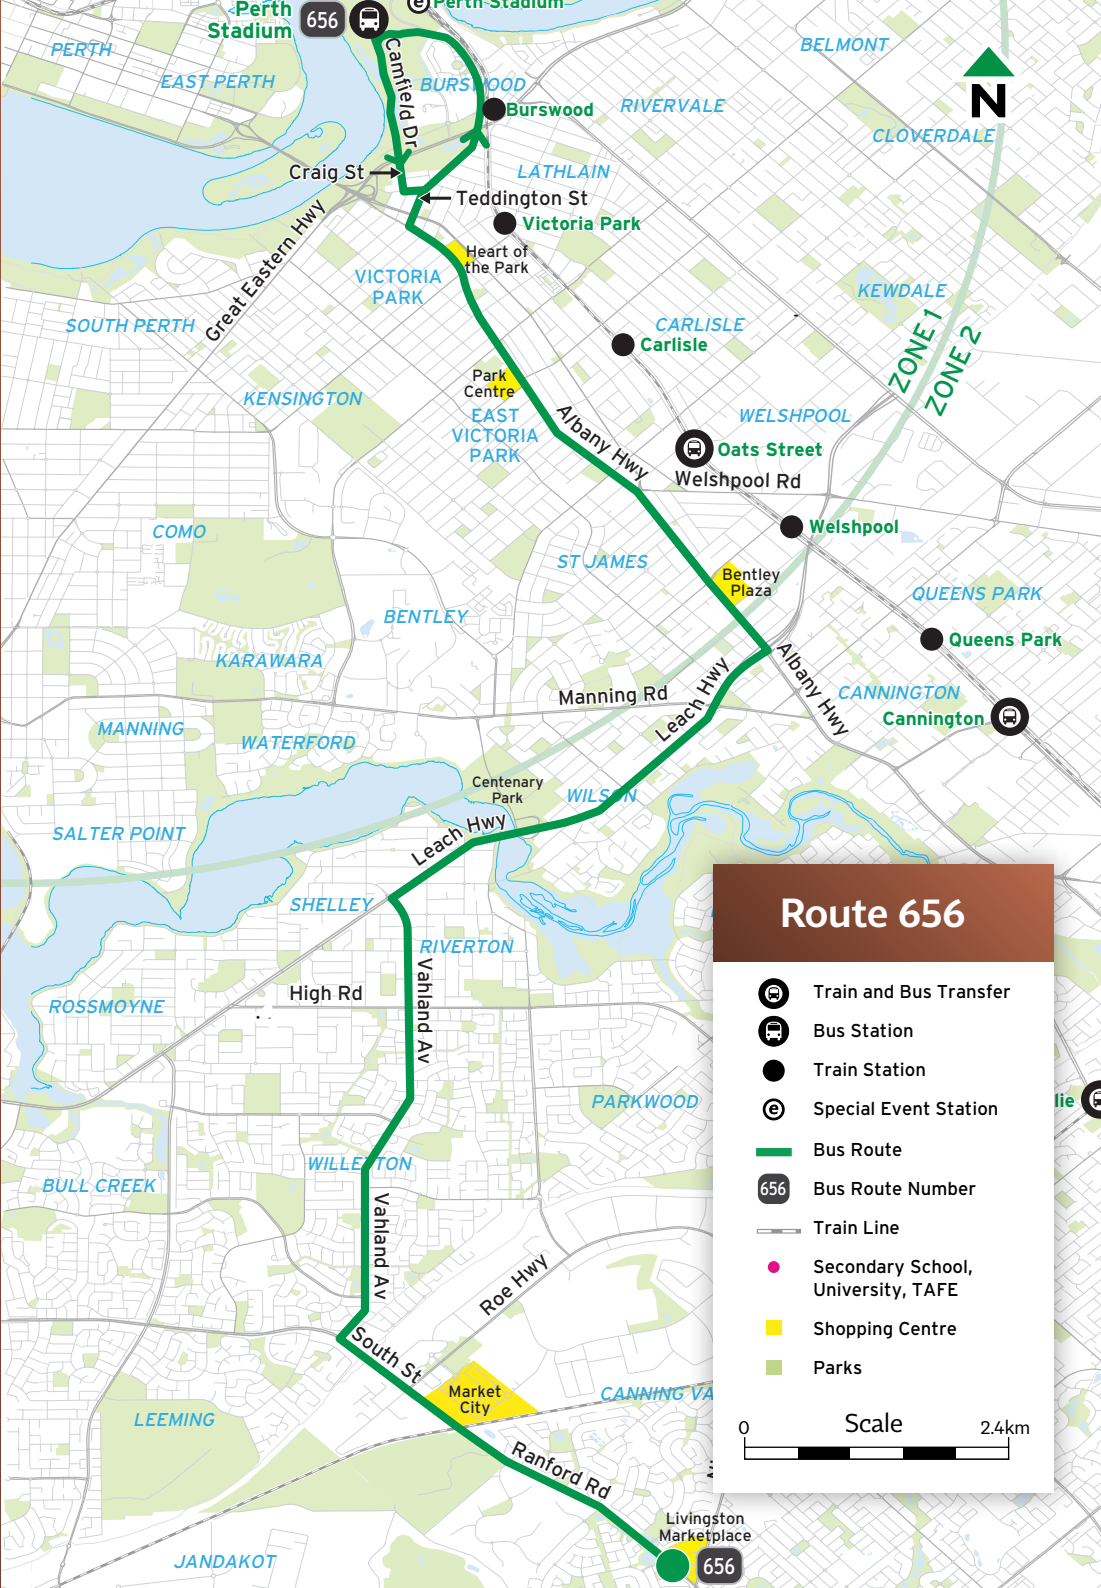

Route 656

Canning Vale

To Optus Stadium

Canning Vale via Bentley Plaza.

Stop Number	Location
10520	Ranford Rd at Livingston Marketplace Shop Ctr
10523	Ranford Rd after Wilfred Rd
11216	Vahland Av after Burrendah Bvd
11218	Vahland Av after Silvertop Tce
11220	Vahland Av before Querrin Av
11224	Vahland Av after Betula St
10842	Leach Hwy after Barbican St
10845	Leach Hwy after Bungaree Rd
10057	Albany Hwy after Bedford St
10059	Albany Hwy after Walpole St
11722	Albany Hwy before Baillie Av
11724	Albany Hwy after Balmoral St
11726	Albany Hwy after Basinghall St
11730	Albany Hwy after Temple St
11732	Albany Hwy after McMaster St
	Perth Stadium Bus Station

From Optus Stadium

Stop Number	Location
	Perth Stadium Bus Station
11710	Albany Hwy after Teddington Rd
11712	Albany Hwy before Duncan St
11716	Albany Hwy before Mint St
11718	Albany Hwy after Dane St
11720	Albany Hwy after Somerset St
10153	Albany Hwy after Tennant St
10155	Albany Hwy before Ewing St
25546	Leach Hwy before Bungaree Rd
10853	Leach Hwy after Tudor Av
11229	Vahland Av after Corinthian Rd
11233	Vahland Av before Lynton Rd
11235	Vahland Av before Silvertop Tce
11237	Vahland Av after Bellona Pl
10510	Ranford Rd before Wilfred Rd
10513	Ranford Rd at Livingston Marketplace Shop Ctr