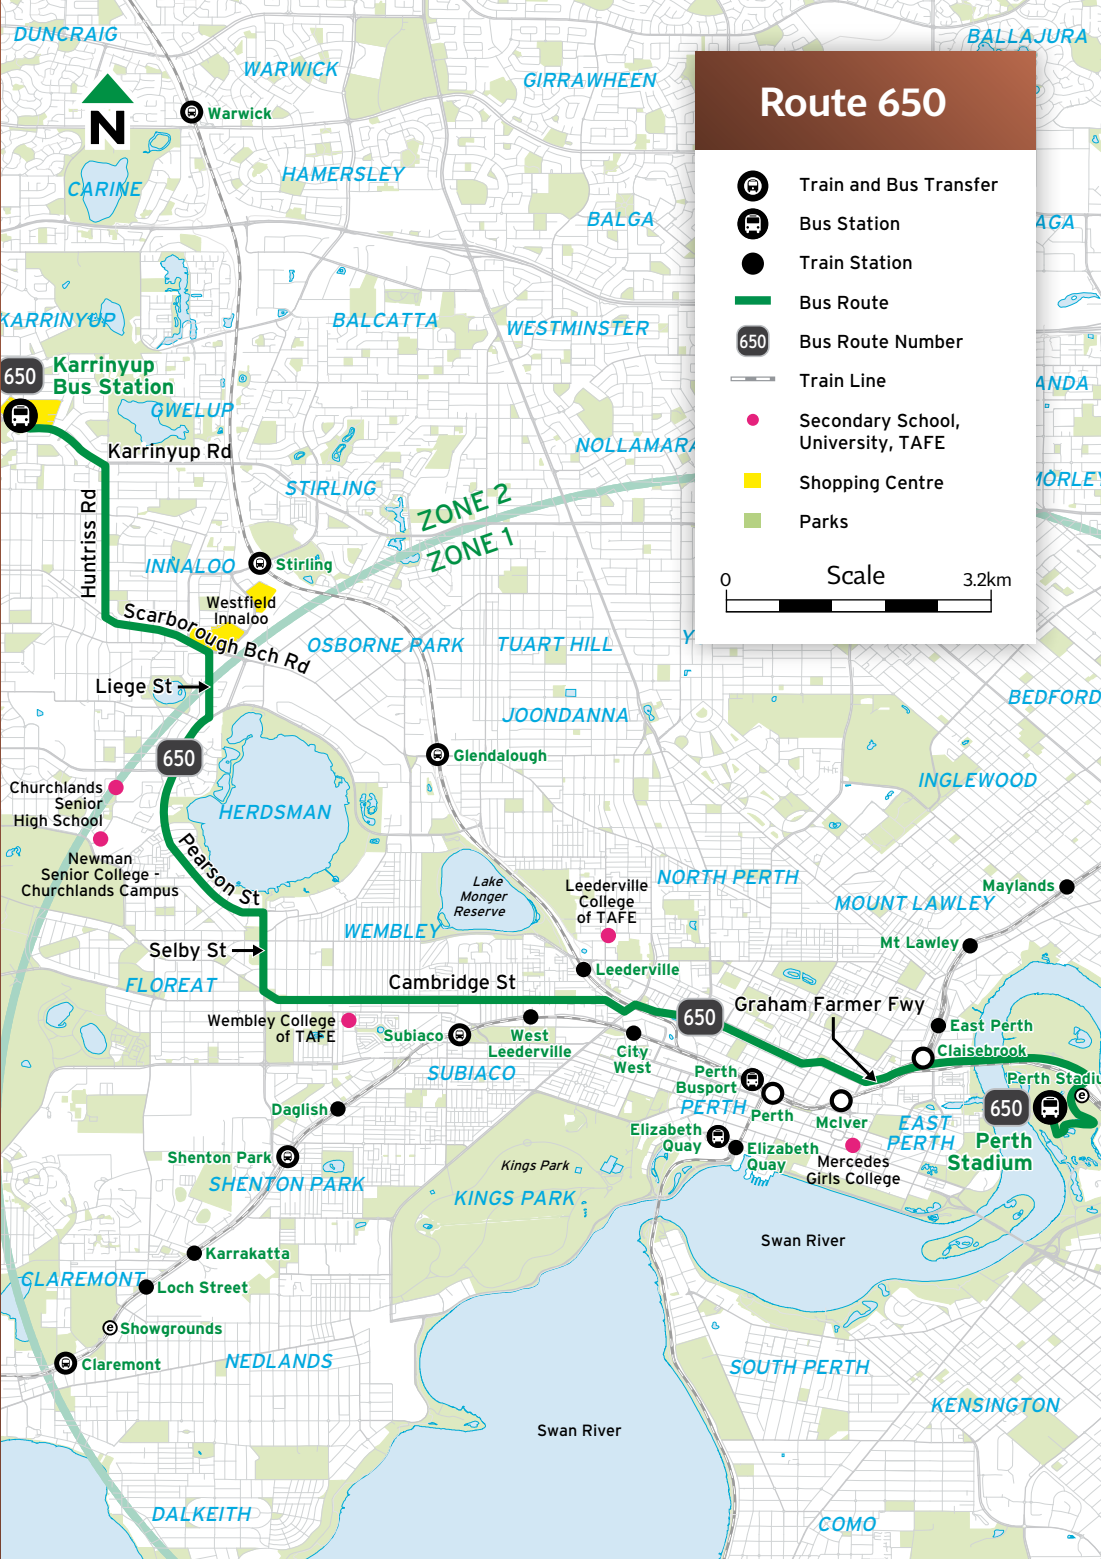

Route 650

- Train and Bus Transfer
- Bus Station
- Train Station
- Bus Route
- Bus Route Number
- Train Line
- Secondary School, University, TAFE
- Shopping Centre
- Parks

Scale 0 3.2km

Route 650

Karrinyup Bus Station

To Optus Stadium

Karrinyup Bus Station via Innaloo.

Stop Number		Location
11562		Karrinyup Bus Station (Stand 5)
19063		Huntriss Rd before Barnes St
19065		Huntriss Rd after Beatrice St
12566		Scarborough Beach Rd after Grant St
11480		Liege St before Blackbutt Rd
11483		Pearson St before Hale Rd
11486		Pearson St before Goldfinch Av
11491		Selby St after Flynn St
12768		Cambridge St before Simper St
12773		Cambridge St after McKenzie St
12776		Cambridge St after Woolcott Ln
12780		Cambridge St after Holyrood St
		Perth Stadium Bus Station

From Optus Stadium

Stop Number		Location
		Perth Stadium Bus Station
12726		Cambridge St after Abbotsford St
12731		Cambridge St at St John of God Hospital
12734		Cambridge St after Daglish St
12737		Cambridge St after Simper St
17448		Selby St before Herdsman Pde
11526		Pearson St after Mountainbell Rd
11527		Pearson St after Hale Rd
19229		Liege St after Blackbutt Rd
11464		Scarborough Beach Rd after Muriel Av
19170		Huntriss Rd after Beatrice St
19173		Huntriss Rd before Newborough St
11562		Karrinyup Bus Station (Stand 5)