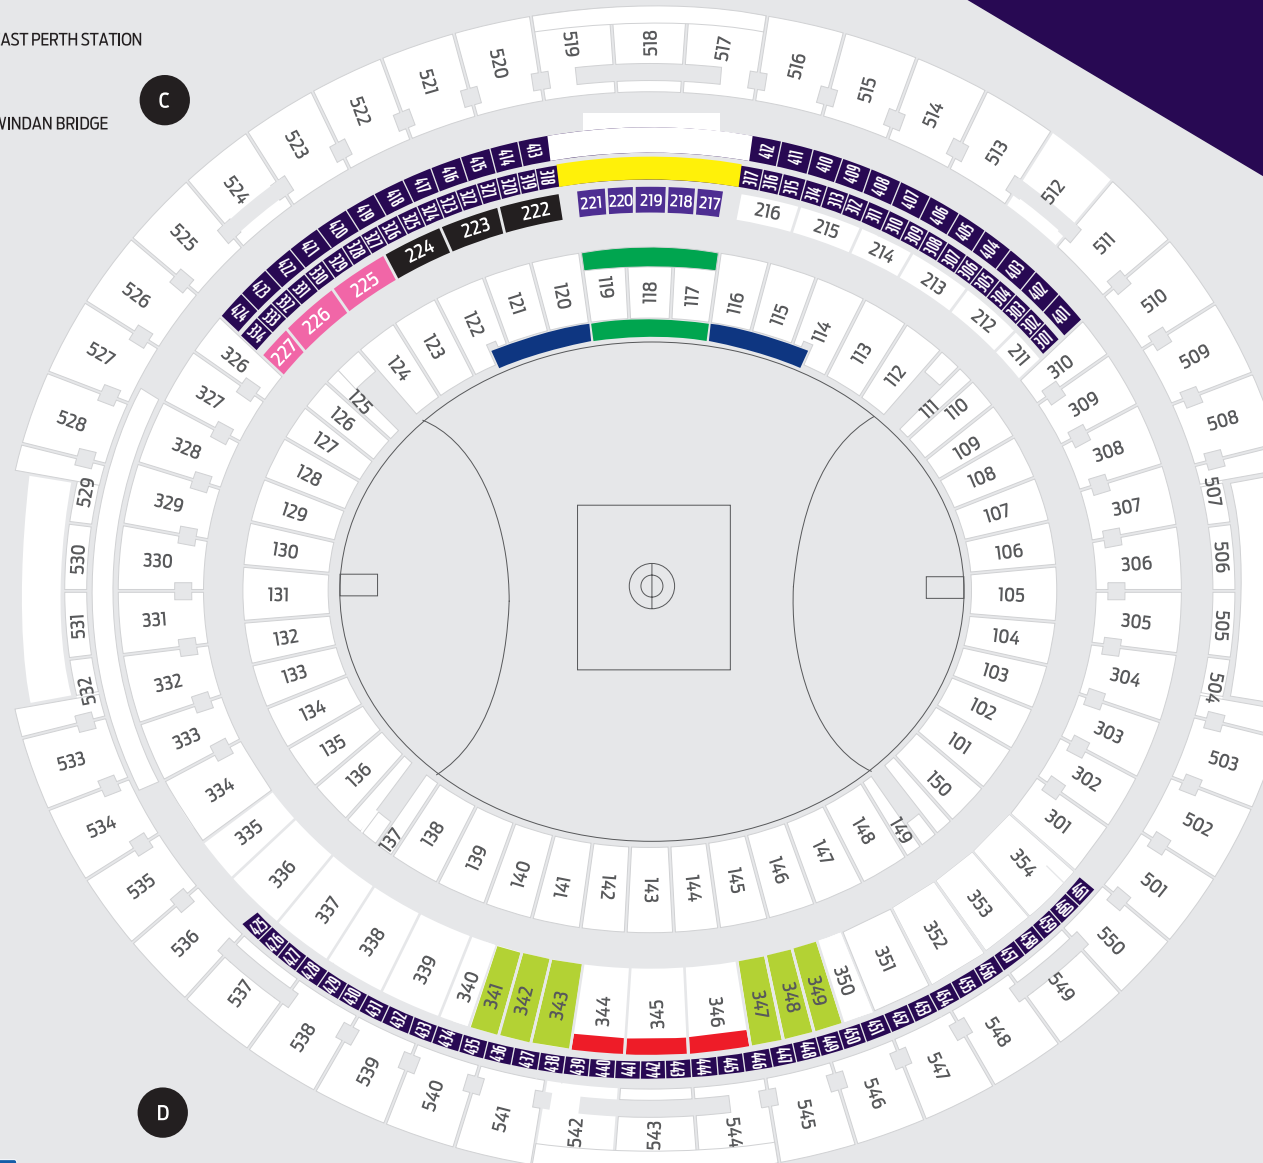

P EAST PERTH CAR PARKS

C WINDAN BRIDGE

FREMANTLE DOCKERS

PREMIUM & CORPORATE SALES MAP

OPTUS STADIUM

P EAST PERTH & CBD CAR PARKS

D SWAN RIVER PEDESTRIAN BRIDGE & NELSON AVE BUS STANDS

E OPTUS STADIUM BUS STATION

B PERTH STADIUM TRAIN STATION
TAXI

A

MAP NOT TO SCALE
SUBJECT TO CHANGE

MATCH DAY PACKAGES

- President's Suite
- Inside 50
- Centre Circle
- Field Suites
- Fremantle Derby Club
- Field Club
- Premium Suites
- Premium Corporate Reserve
- Sports Lounge

Gates

PROGRAMMED

Proud Major Sponsors