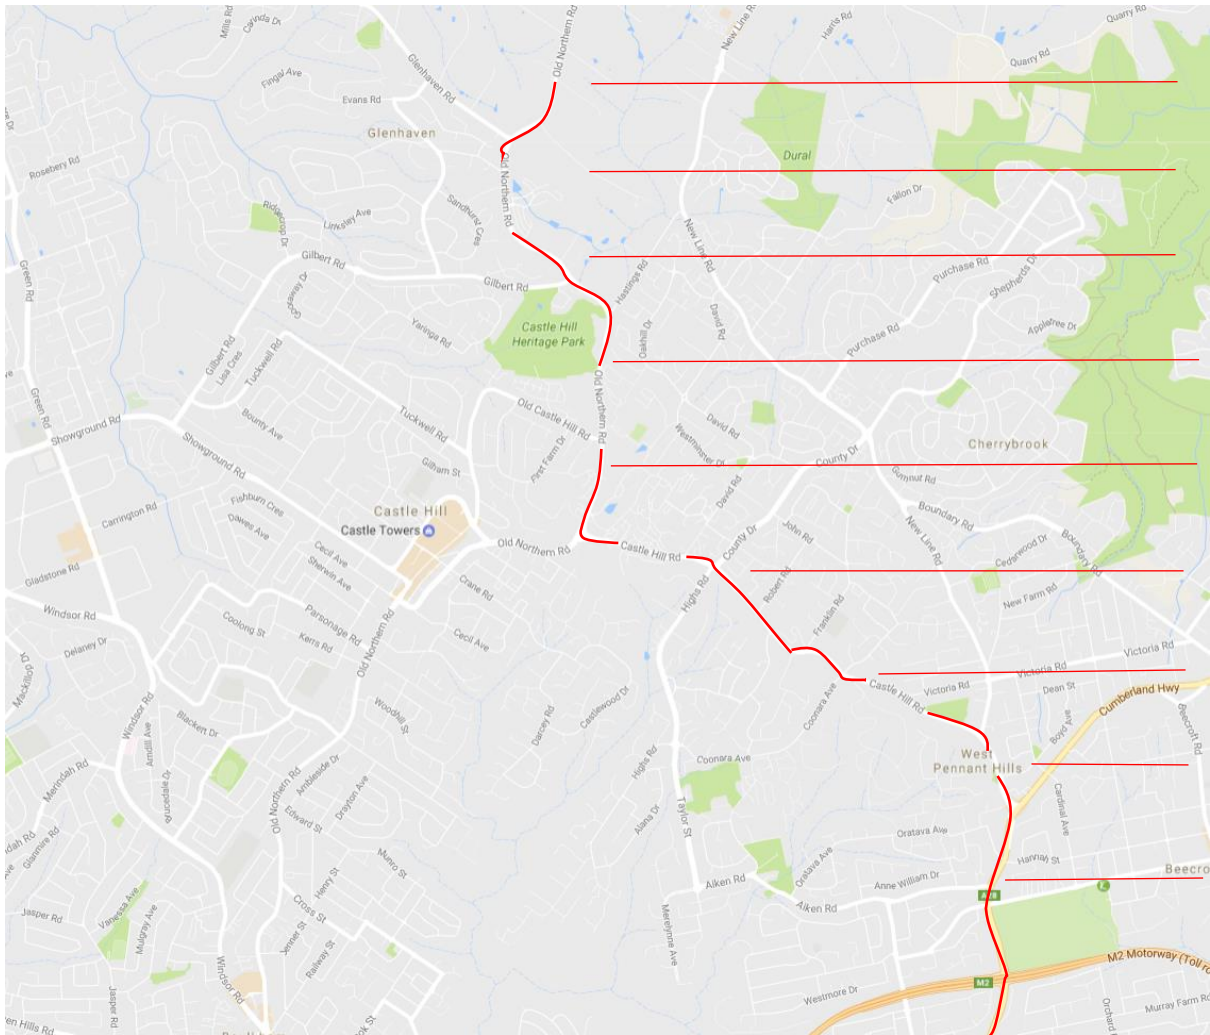

UPDATED NSW ACADEMY ZONES – NORTH WEST SYDNEY 2017

Swans Academy Zone

Borders: Castle Hill Road + Old Northern Road