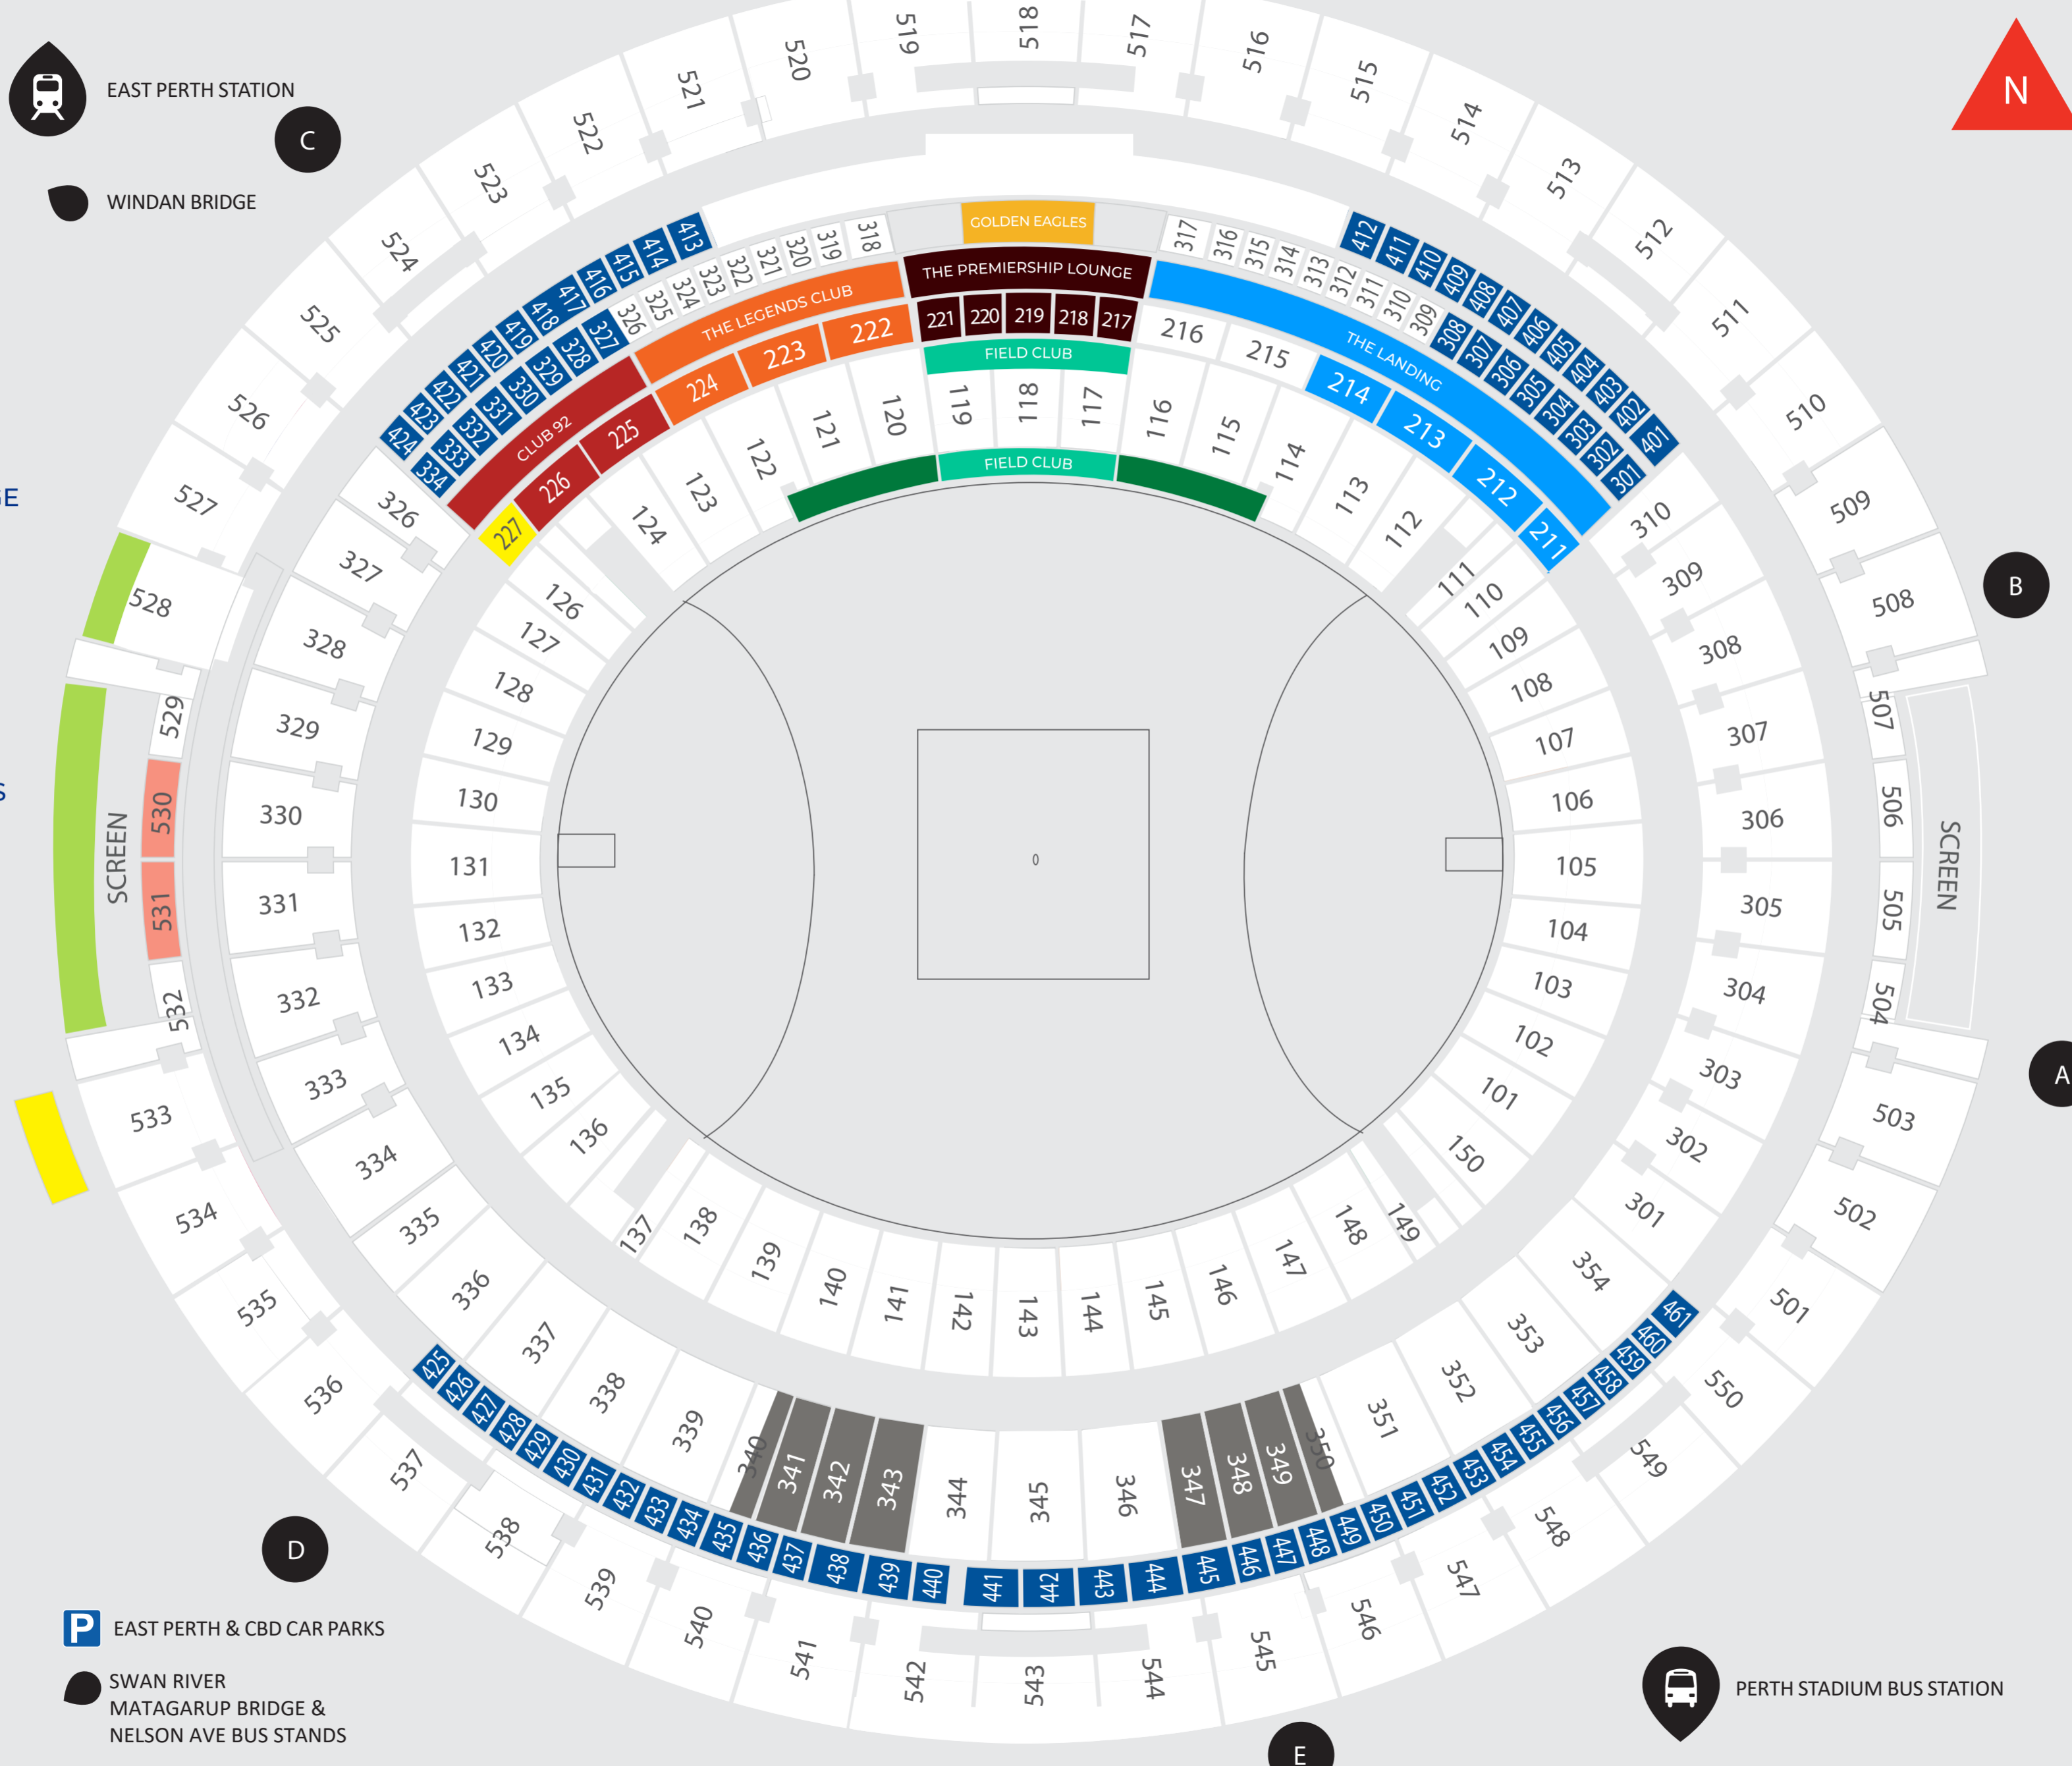

# PREMIUM HOSPITALITY

- GOLDEN EAGLES
- THE PREMIERSHIP LOUNGE
- PRIVATE SUITES
- THE LEGENDS CLUB
- FIELD SUITES
- FIELD CLUB
- CLUB 87 RESERVE & OCR'S
- CLUB 92
- CITY VIEW
- 96FM SKYDECK
- THE LANDING
- SKY VIEW LOUNGE

EAST PERTH STATION  
 C  
 WINDAN BRIDGE

PERTH STADIUM STATION  
 TAXI

EAST PERTH & CBD CAR PARKS  
 SWAN RIVER  
 MATAGARUP BRIDGE &  
 NELSON AVE BUS STANDS

PERTH STADIUM BUS STATION

Gates